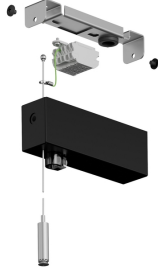

OneTrack Supply Suspension box Black Set-rs/bg 9200821

Features

- OneTrack accessory, complete supply box including white black cup (134x16mm), terminal block, 2675/SP/43 with earth wire, and ceiling bracket for installation. Compatible with Lytespan.

Product Overview

Product name	OneTrack Supply Suspension box Black Set-rs/bg
Technology	Non - Electrical Device
General application	Museums & Galleries, Office
ETIM Class	EC002556
Housing colour	Black
Product EAN number	4012289008215
Warranty	5 years