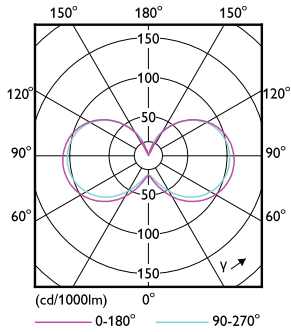

CorePro LEDcapsule MV - G9

Fotometrische gegevens

Light Distribution Diagram - CorePro LEDcapsuleMV 4-40W G9 827 D