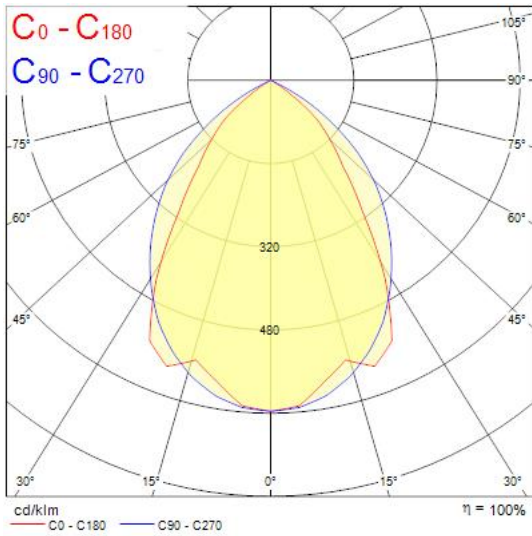

RANA NEO 3700LM REC 1200x300 840 SSC EM 1L WHITE 0052599

Glare control	< 18
Photobiological Risk Group	RG0
Luminous flux (emergency) (lm)	80
Total power consumption (W)	33
Electrical protection	Class I
Control gear type	LED driver constant current
LED Flickering Rate	Ultra low (5% or less)
Housing colour	RAL9016
IP rating	IP20
IK rating	IK07
Product EAN number	5410288525990
Warranty	5 years
Dimming method	SylSmart SSC
Useful luminous flux (#use)	3761

Photometry