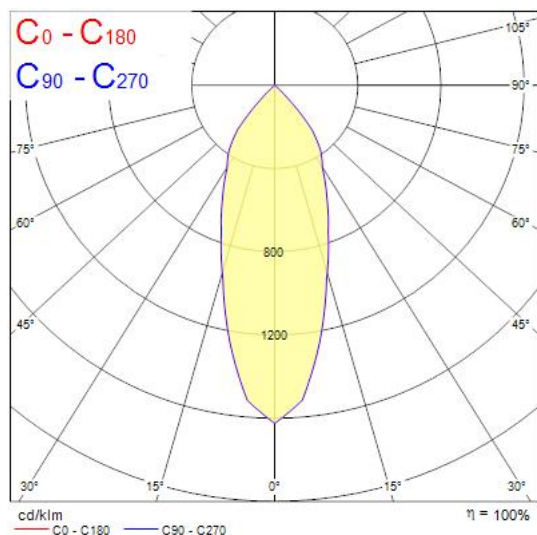

Concord

MYRIAD HOUSING 2700K DALI 2057922

Warranty	5 years
Dimming method	DALI
Useful luminous flux (#use)	791

Photometry