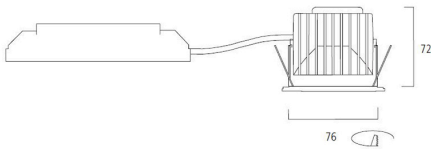

MYRIAD HOUSING 2700K DALI

Item No: 2057922

Concord

MYRIAD HOUSING 2700K DALI

Technical Assets

Dimensions (mm)

Dimensions (mm)

Photometrics

Distance [m]	Cone diameter [m]	E(0°) [lx]	E(C0) [lx]	E(C90) [lx]	E(C180) [lx]
0.5	0.33	5141	1285	205	51
1.0	0.67	1285	321	51	13
1.5	1.00	514	128	20	5
2.0	1.34	257	64	10	2.5
2.5	1.67	171	32	5	1.3
3.0	2.01	103	16	2.5	0.7

Distance [m] Cone diameter [m] Illuminance [lx]

— C0 - C180 (Half beam angle: 37.0°)

MYRIAD HOUSING 2700K DALI

Item No: 2057922

Concord

General data

Product name	MYRIAD HOUSING 2700K DALI
Technology	LED
Cap/Base	N/A
Environment	Interior
General application	Hospitality, Office, Retail
ETIM Class	EC001744
Warranty	5 years

Lifetime data

Lifespan L70 B50	100000
Lifespan L80 B20	100000
Lifespan L90 B10	68500

Physical data

IP rating	IP44/20
IK rating	IK02
Weight (kg)	0.37
Recessed Depth (mm)	72

Packaging

Product EAN number	5025768579228
Packaging single length / height (cm)	17.5
Packaging single width (cm)	15.0
Packaging single depth (cm)	17.5
DUN14 (inner)	05025768579228
Units per outer package	1
Packaging outer length / height (cm)	17.5
Packaging outer width (cm)	15.0
Packaging outer depth (cm)	17.5