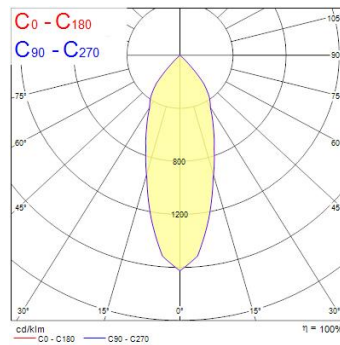

MYRIAD HOUSING 2700K DALI

Item No: 2057922

Concord

MYRIAD HOUSING 2700K DALI

Technical Assets

Dimensions (mm)

Dimensions (mm)

Photometrics

Distance [m]	Cone diameter [m]	E(0°) [lx]	E(C0) [lx]	E(C90) [lx]	E(C180) [lx]
0.5	0.33	5141	1285	205	51
1.0	0.67	1285	321	51	13
1.5	1.00	514	128	20	5
2.0	1.34	257	64	10	2.5
2.5	1.67	171	32	5	1.3
3.0	2.01	103	16	2.5	0.7

Distance [m] Cone diameter [m] Illuminance [lx]

— C0 - C180 (Half beam angle: 37.0°)

MYRIAD HOUSING 2700K DALI

Item No: 2057922

Concord

General data

Product name	MYRIAD HOUSING 2700K DALI
Technology	LED
Cap/Base	N/A
Environment	Interior
General application	Hospitality, Office, Retail
ETIM Class	EC001744
Warranty	5 years

Optical data

Useful luminous flux (Φ_{use})	791
Fixture luminous flux (lm)	791
Luminous flux (lm)	791
Luminaire efficacy (lm/W)	79
LOR (%)	100
Correlated colour temperature (k)	2700
Light colour	Candlelight
CRI (Ra)	85
Colour Variation Initial (SDCM)	SDCM3
Adjustable chromaticity	N
Beam Angle (°)	30
Photobiological Risk Group	RG1