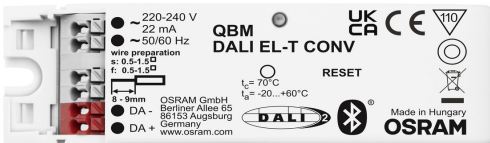

Features

- The SylSmart QBM EL-T Converter allows you to incorporate DALI luminaires and DALI controlled Emergency Luminaires into your SylSmart Connected lighting system (max recommended devices 8)

Product Overview

Product name	SYLSMART QBM DALI EI-T CONV SSA
Technology	Electronic Device
General application	Education, Hospitality, Logistics & Industry, Museums & Galleries, Office
ETIM Class	EC002005
Product EAN number	6977078990622
Warranty	5 years
Dimming method	SylSmart SSA