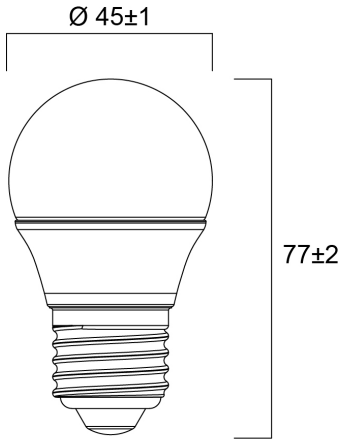

Product Overview

Product name	ToLEDo Ball V7 470LM 827 E27 SL
Technology	LED
Watt (Rated) (W)	4.5
Cap/Base	E27
Fixture rating	Open
E-number FI	4741010
Colour temperature (K)	2700
CRI (Ra)	80
Colour Variation Initial (SDCM)	6
Photobiological Risk Group	RG0
Wattage (W)	4.5
Product EAN number	5410288296241
Warranty	3 years

Technical drawings

Data table

GENERAL DATA

Product name	ToLEDo Ball V7 470LM 827 E27 SL
Technology	LED
Watt (Rated) (W)	4.5
Cap/Base	E27
Fixture rating	Open
Operating temperature range (°C)	-20°C...+40°C
Performance ambient temperature Tq (°C)	25
E-number FI	4741010
Warranty	3 years