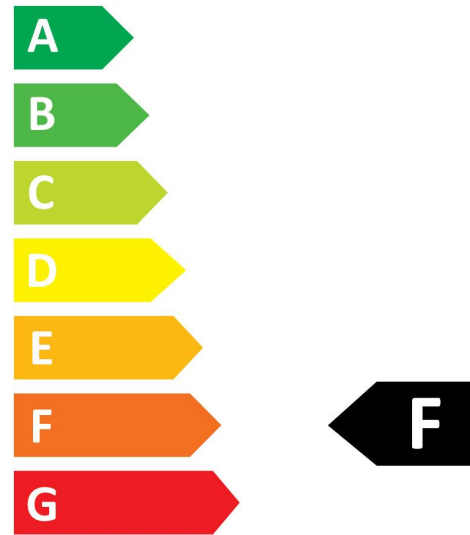

OPTICAL DATA

ToLEDo Ball V7 470LM 827 E27 SL 0029624

Luminous flux (Rated) (lm)	470
Colour temperature (K)	2700
CRI (Ra)	80
Colour Variation Initial (SDCM)	6
Photobiological Risk Group	RG0
Lumen maintenance at end of nominal life (%)	70

ELECTRICAL DATA

Wattage (W)	4.5
Equivalent watt (W)	40
Primary Supply/Product voltage - min (V)	220
Control gear required	No
Inrush Current (A)	2.4
Inrush Duration (μ s)	420
Lamp Energy Label (class)	F
Nominal Frequency (Hz)	50/60Hz

Energy label

0029624

5
kWh/1000h

0029624

5
kWh/1000h

Light your world