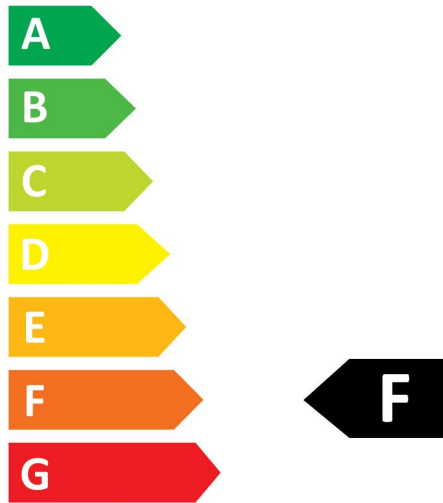

TOLEDO BALL

ToLEDo Ball V7 470LM 827 E27 SL
0029624

0029624

5
kWh/1000h

2019/2015