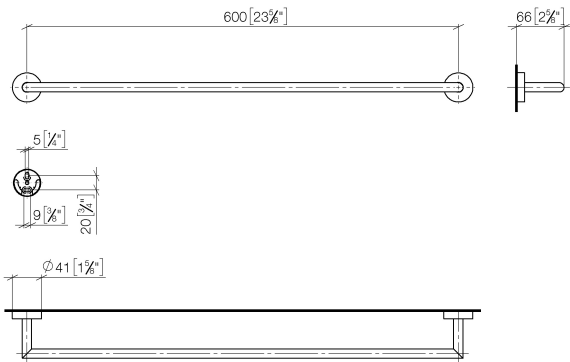

## Towel bar - Matte Black

SERIES SPECIFIC

83 060 979 Product version from 7/1/2023

- gauge 600 mm
- width 640mm
- height 40 mm
- rosette Ø 40 mm
- 65mm projection

Fits ELIO, ENO, MEM, META SQUARE, SYNC and TARA ULTRA

83 060 979 Product version from 7/1/2023

mm [inches]

83 060 979 Product version from 7/1/2023

Parts for other finishes can be found here: [Chrome](#)

### Spare parts list

No.	Item Number	Name	Quantity used	Delivery time
4	08 17 97 560 90	Holder Ø 32 x 16 mm -	2.00	14
1	05 28 22 622 00-33	Holder 613 x 13 x 59 mm - Matte Black	1.00	40
3	08 30 11 516 90	Ring Ø 20 x 3 mm -	2.00	14
5	05 30 31 025 00 90	Mounting Bolt Round head 4,5 x 60 mm -	2.00	14
2	08 27 97 500-33	Rosette Ø 40,5 x 11 mm - Matte Black	2.00	40
6	08 17 97 501 07	Holder Ø 38 x 9 mm -	2.00	14