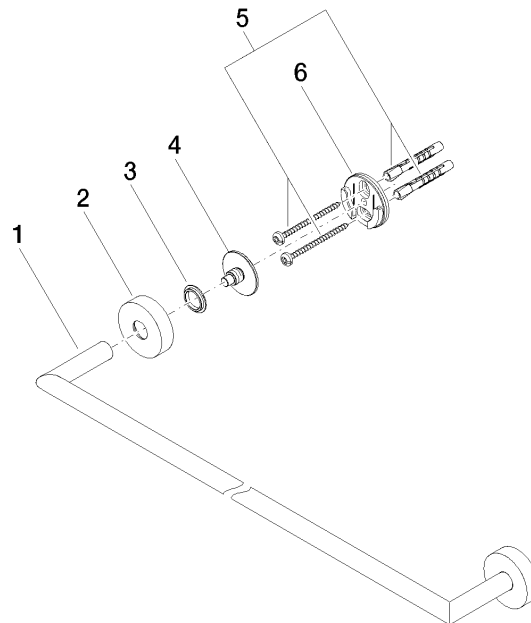

## Towel bar - Matte Black

SERIES SPECIFIC

83 060 979 Product version from 7/1/2023

- gauge 600 mm
- width 640mm
- height 40 mm
- rosette Ø 40 mm
- 65mm projection

Fits ELIO, ENO, MEM, META SQUARE, SYNC and TARA ULTRA

83 060 979 Product version from 7/1/2023

mm [inches]

83 060 979 Product version from 7/1/2023

Parts for other finishes can be found here: [Chrome](#)

### Spare parts list

No.	Item Number	Name	Quantity used	Delivery time
4	08 17 97 560 90	Holder Ø 32 x 16 mm -	2.00	14
1	05 28 22 622 00-33	Holder 613 x 13 x 59 mm - Matte Black	1.00	40
3	08 30 11 516 90	Ring Ø 20 x 3 mm -	2.00	14
5	05 30 31 025 00 90	Mounting Bolt Round head 4,5 x 60 mm -	2.00	14
2	08 27 97 500-33	Rosette Ø 40,5 x 11 mm - Matte Black	2.00	40
6	08 17 97 501 07	Holder Ø 38 x 9 mm -	2.00	14