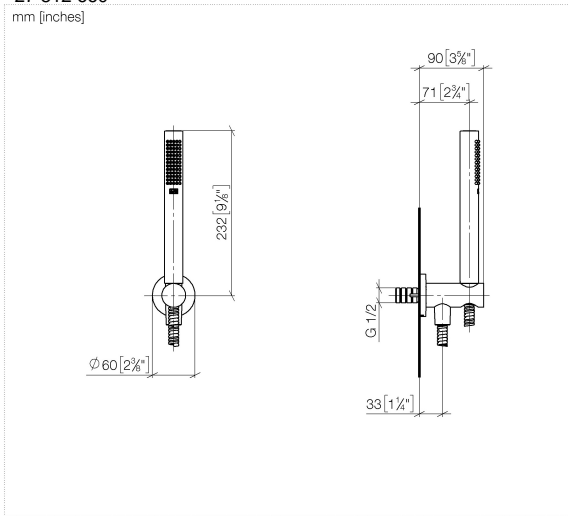

27 812 660

- COMPACT RAIN, max. flow rate 6.8 l/min (at 3 bar)
- Function from: 5 l/min
- inherently safe from back flow
- with anti-scale system
- metal shower hose 1250mm with integrated anti-twist protection

technical data:

- rosette Ø 60 mm
- 1/2" connection

Notes:

- This product can help a building meet the requirements of Green Building Rating Systems, e.g. LEED®, BREEAM®, DGNB

	Brushed Gold (PVD)	27 812 660-37 0010
	Chrome	27 812 660-00 0010
	Brushed Platinum	27 812 660-06 0010
	Platinum	27 812 660-08 0010
	Dark Chrome	27 812 660-19 0010
	Light Gold (PVD)	27 812 660-26 0010
	Brushed Light Gold (PVD)	27 812 660-27 0010
	Brushed Durabronze (23kt Gold)	27 812 660-28 0010
	Matte Black	27 812 660-33 0010
	Brushed Dark Brass (PVD)	27 812 660-39 0010
	Brushed Bronze (PVD)	27 812 660-42 0010
	Brushed Dark Bronze (PVD)	27 812 660-43 0010
	Brushed Champagne (22kt Gold)	27 812 660-46 0010
	Champagne (22kt Gold)	27 812 660-47 0010
	Brushed Chrome	27 812 660-93 0010
	Brushed Dark Platinum	27 812 660-99 0010

27 812 660

mm [inches]

Hand shower set with integrated shower holder FlowReduce - Brushed Gold (PVD)

SERIES SPECIFIC

27 812 660
Parts for other
finishes can be found
here: [Chrome](#)