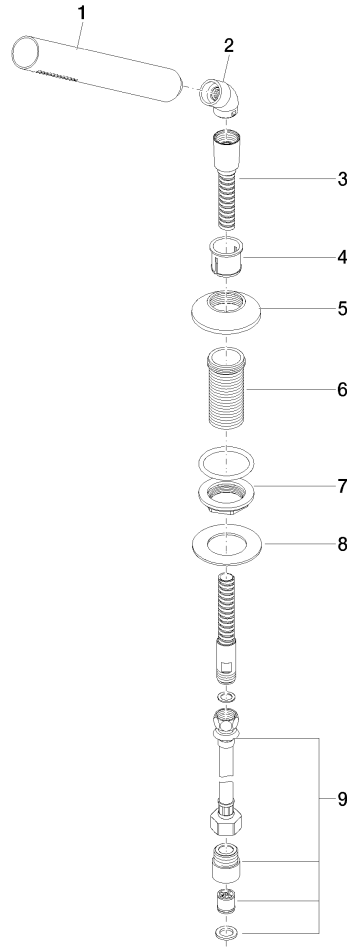

27 702 809 Product version from 3/13/2017 to 5/15/2020

- COMPACT RAIN, max. flow rate 6.8 l/min (at 3 bar)
- with anti-scale system
- rosette Ø 60 mm
- hole diameter 32 mm
- metal shower hose 1750mm with integrated anti-twist protection
- WRAS

27 702 809 Product version from 3/13/2017 to 5/15/2020

mm [inches]

Flow rate chart

Codes & Standards

ASME A112.18.1	cUPC	DIN 4109	EN 1717
ISO 3822	Scottish Water Byelaws	UK Water Supply Regulations	Ü-Zeichen

VAIA Hand shower set for bath rim or tile edge installation - Chrome

VAIA

27 702 809 Product version from 3/13/2017 to 5/15/2020

Certificates and sustainability

LGA_28	Belgaqua_22_282_2	IAPMO_4976	WRAS_2209	EPD-DOR-20230287 -IBA1-EN Environmental.prod uct-declarat
--------	-------------------	------------	-----------	--

27 702 809 Product version from 3/13/2017 to 5/15/2020

Parts for other finishes can be found here: Brushed Platinum

Spare parts list

No.	Item Number	Name	Quantity used	Delivery time
6	09 30 01 090-07	Connection Ø 33 x 67 mm - untreated nickel-plated	1.00	40
7	04 23 10 032 46 90	Mounting with seals M30 x 1,5 -	1.00	14
4	90 18 40 085 00 90	Sleeve -	1.00	14
2	90 24 04 019 00-00	Elbow 35° 1/2" x 1/2" - Chrome	1.00	20
5	09 27 80 016-00	Rosette Ø 60 x 13,5 mm - Chrome	1.00	20
9	12 505 970 90	High pressure hose 1/2" x 3/8" x 500 mm -	1.00	14
8	09 30 11 060 90	Disc 60 x 34 x 2 mm -	1.00	14
3	28 322 970-00	Metal shower hose 1/2" x 3/8" x 1750 mm - Chrome	1.00	14
1	90 12 11 140 41-00	Bar-type hand shower 6,8 l/min - Chrome	1.00	-