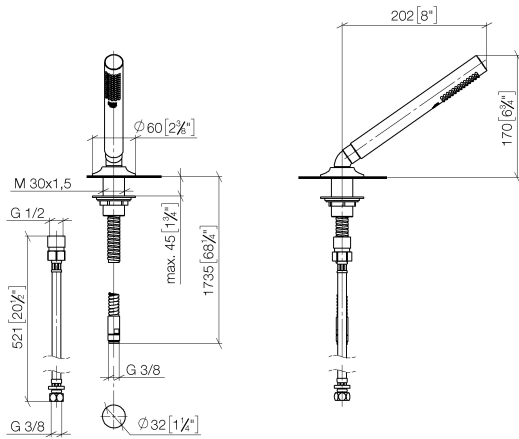

27 702 809 Product version from 3/13/2017 to 5/15/2020

- COMPACT RAIN, max. flow rate 6.8 l/min (at 3 bar)
- with anti-scale system
- rosette Ø 60 mm
- hole diameter 32 mm
- metal shower hose 1750mm with integrated anti-twist protection
- WRAS

27 702 809 Product version from 3/13/2017 to 5/15/2020

mm [inches]

Flow rate chart

Codes & Standards

ASME A112.18.1	cUPC	DIN 4109	EN 1717
ISO 3822	Scottish Water Byelaws	UK Water Supply Regulations	Ü-Zeichen

VAIA Hand shower set for bath rim or tile edge installation - Chrome

VAIA

27 702 809 Product version from 3/13/2017 to 5/15/2020

Certificates and sustainability

LGA_28	Belgaqua_22_282_2	IAPMO_4976	WRAS_2209	EPD-DOR-20230287 -IBA1-EN Environmental.prod uct-declarat
--------	-------------------	------------	-----------	--

27 702 809 Product version from 3/13/2017 to 5/15/2020

Parts for other finishes can be found here: Brushed Platinum

Spare parts list

No.	Item Number	Name	Quantity used	Delivery time
6	09 30 01 090-07	Connection Ø 33 x 67 mm - untreated nickel-plated	1.00	40
7	04 23 10 032 46 90	Mounting with seals M30 x 1,5 -	1.00	14
4	90 18 40 085 00 90	Sleeve -	1.00	14
2	90 24 04 019 00-00	Elbow 35° 1/2" x 1/2" - Chrome	1.00	20
5	09 27 80 016-00	Rosette Ø 60 x 13,5 mm - Chrome	1.00	20
9	12 505 970 90	High pressure hose 1/2" x 3/8" x 500 mm -	1.00	14
8	09 30 11 060 90	Disc 60 x 34 x 2 mm -	1.00	14
3	28 322 970-00	Metal shower hose 1/2" x 3/8" x 1750 mm - Chrome	1.00	14
1	90 12 11 140 41-00	Bar-type hand shower 6,8 l/min - Chrome	1.00	-