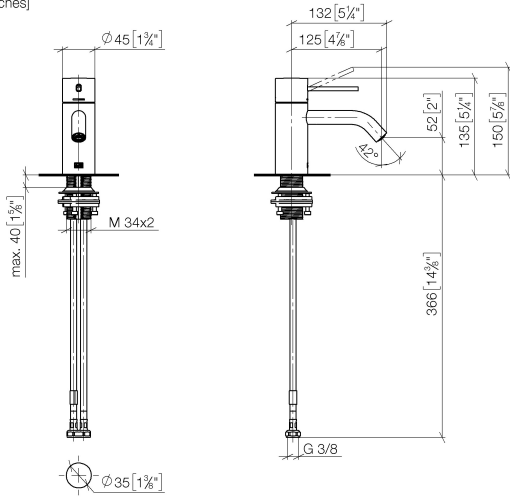

META META SLIM Single-lever basin mixer without pop-up waste - Brushed Platinum

META

33 526 662 Product version up to 1/23/2020

- 125mm projection
- fixed spout
- circular, air-enriched flow
- height of mixer 134 mm
- height up to aerator 52 mm
- hole diameter 35 mm
- 2x screw-in M 8 x 1 pressure hose, leak-tested
- max. flow 5.7 l/min
- lead-free
- This product can help a building meet the requirements of Green Building Rating Systems, e.g. LEED®, BREEAM®, DGNB
- WRAS

33 526 662 Product version up to 1/23/2020

mm [inches]

Flow rate chart

Codes & Standards

DIN 4109

ISO 3822

Scottish Water
Byelaws

UK Water Supply
Regulations

Ü-Zeichen

META META SLIM Single-lever basin mixer without pop-up waste - Brushed
Platinum

META

33 526 662 Product version up to 1/23/2020

Certificates and sustainability

LGA_29

EPD-DOR-20230287 WRAS_251102
-IBA1-EN
Environmental.prod
uct-declarat

33 526 662 Product version up to 1/23/2020

Parts for other finishes can be found here: [Chrome](#)

Spare parts list

No.	Item Number	Name	Quantity used	Delivery time
6	04 30 04 100 00 90	High pressure hose M8x1 x 3/8" x 420 mm -	2.00	14
5	04 23 10 044 07 90	Attachment set with seals M34 x 1 -	1.00	14
4	90 11 06 206 00-06	Spout 90 x 145 x 35 mm - Brushed Platinum	1.00	20
3	90 15 05 042 00 90	Cartridge Ø 25 x 52 mm -	1.00	14
1	90 20 66 020 00-06	Handle for washstand deck mounting Kinematics Lever Ø 45 x 33 x 115 mm - Brushed Platinum	1.00	20
2	90 24 04 536 00 90	Union piece Ø 58 x 23 mm -	1.00	-
Spare part can no longer be ordered, please order the replacement item				
	9024045570090	Fastening nut incl. filter -		