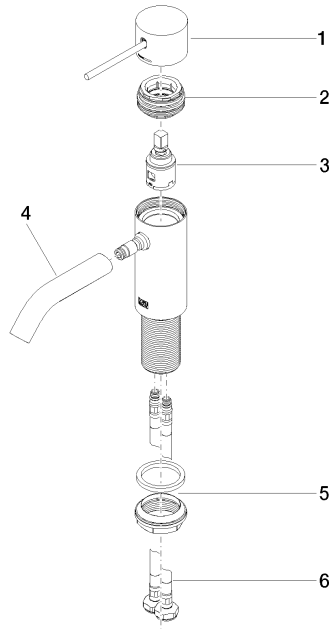

META META SLIM Single-lever basin mixer without pop-up waste - Brushed Platinum

META

33 526 662 Product version up to 1/23/2020

- 125mm projection
- fixed spout
- circular, air-enriched flow
- height of mixer 134 mm
- height up to aerator 52 mm
- hole diameter 35 mm
- 2x screw-in M 8 x 1 pressure hose, leak-tested
- max. flow 5.7 l/min
- lead-free
- This product can help a building meet the requirements of Green Building Rating Systems, e.g. LEED®, BREEAM®, DGNB
- WRAS

33 526 662 Product version up to 1/23/2020

mm [inches]

Flow rate chart

Codes & Standards

DIN 4109

ISO 3822

Scottish Water
Byelaws

UK Water Supply
Regulations

Ü-Zeichen

META META SLIM Single-lever basin mixer without pop-up waste - Brushed
Platinum

META

33 526 662 Product version up to 1/23/2020

Certificates and sustainability

LGA_29

EPD-DOR-20230287 WRAS_251102
-IBA1-EN
Environmental.prod
uct-declarat

33 526 662 Product version up to 1/23/2020

Parts for other finishes can be found here: [Chrome](#)

Spare parts list

No.	Item Number	Name	Quantity used	Delivery time
6	04 30 04 100 00 90	High pressure hose M8x1 x 3/8" x 420 mm -	2.00	14
5	04 23 10 044 07 90	Attachment set with seals M34 x 1 -	1.00	14
4	90 11 06 206 00-06	Spout 90 x 145 x 35 mm - Brushed Platinum	1.00	20
3	90 15 05 042 00 90	Cartridge Ø 25 x 52 mm -	1.00	14
1	90 20 66 020 00-06	Handle for washstand deck mounting Kinematics Lever Ø 45 x 33 x 115 mm - Brushed Platinum	1.00	20
2	90 24 04 536 00 90	Union piece Ø 58 x 23 mm -	1.00	-
Spare part can no longer be ordered, please order the replacement item				
	9024045570090	Fastening nut incl. filter -		