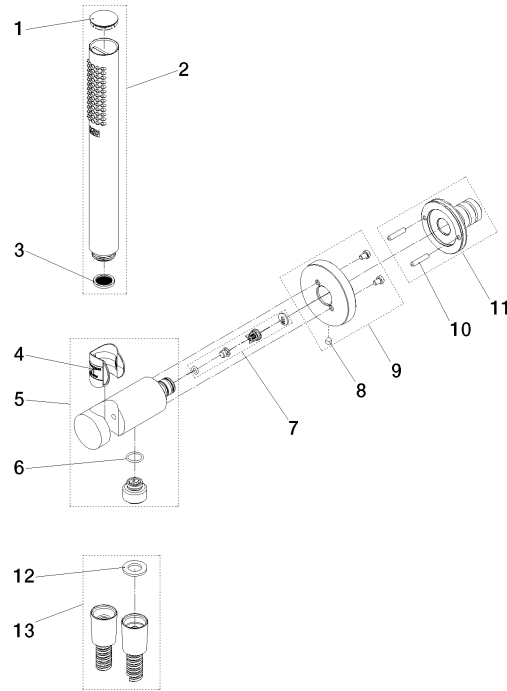

27 812 660 Product version from 9/1/2025

27 812 660 Product version from 9/1/2025

Parts for other finishes can be found here: [Chrome](#)

Spare parts list

No.	Item Number	Name	Quantity used	Delivery time
9	90 27 66 029 00-43	rosette	1.00	-
Spare part can no longer be ordered, please order the replacement item				
10	90 24 03 325 00 90	nipple	1.00	14
4	09 18 40 216 90	Sleeve 29 x 32 x 29 mm -	1.00	14
11	04 31 11 115 00 90	bag with threaded pin M4 x 20 mm -	1.00	14
8	90 31 11 112 00 90	Mounting Threaded pin M5 x 6 mm -	1.00	14
13	90 30 02 008 00-43	hose	1.00	-
Spare part can no longer be ordered, please order the replacement item				
6	09 14 10 213 90	O-Ring EPDM 70 12,0 x 1,5 mm -	1.00	14
5	90 11 03 137 00-43	connection	1.00	-
Spare part can no longer be ordered, please order the replacement item				
7	90 23 01 131 00 90	Back-flow preventer -	1.00	14
12	90 14 20 026 00 90	Washer 14 x 8 x 2 mm Centellen WS 3820 -	1.00	14
3	09 23 01 039 90	Sieve seal Ø 19 x 5,5 mm -	1.00	14
2	90 12 11 140 41-43	Bar-type hand shower 6,8 l/min - Brushed Dark Bronze (PVD)	1.00	-
Spare part can no longer be ordered, please order the replacement item				
1	09 21 02 170-43	Cap for rinsing spray Ø 26,6 x 5 mm - Brushed Dark Bronze (PVD)	1.00	82