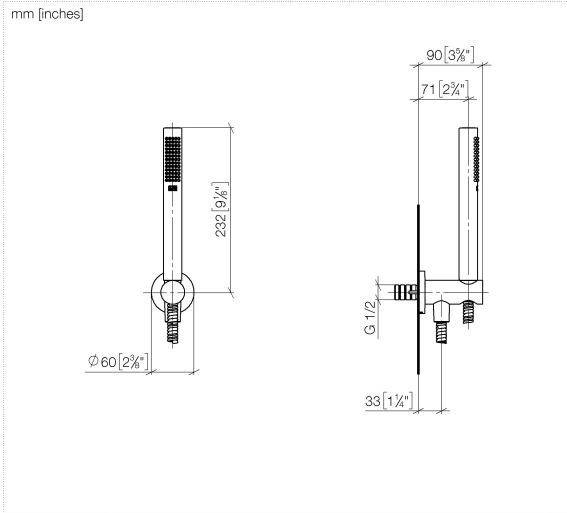

27 812 660 Product version from 9/1/2025