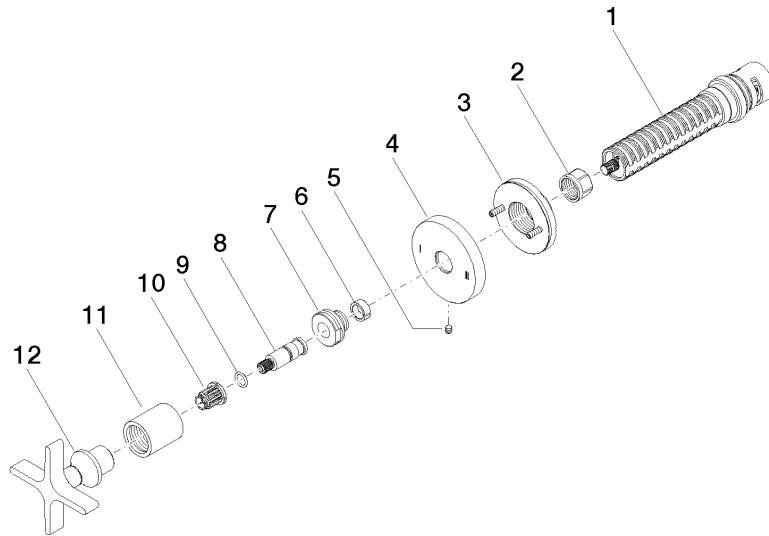

36 200 809

Ersatzteile für die
anderen
Oberflächenvarianten
finden Sie hier:
Chrom