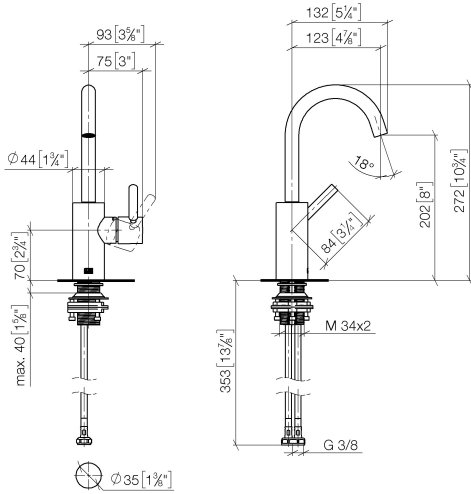

33 525 661 Product version up to 1/23/2020

- 123mm projection
- pivotable spout 360°
- circular, air-enriched flow
- height of mixer 272 mm
- height up to aerator 202 mm
- hole diameter 35 mm
- 2x screw-in M 8 x 1 pressure hose, leak-tested
- max. flow 5.7 l/min
- lead-free
- This product can help a building meet the requirements of Green Building Rating Systems, e.g. LEED®, BREEAM®, DGNB
- WRAS

33 525 661 Product version up to 1/23/2020

mm [inches]

Flow rate chart

Codes & Standards

DIN 4109

EN 817

ISO 3822

Scottish Water
Byelaws

UK Water Supply
Regulations

Ü-Zeichen

META Single-lever basin mixer without pop-up waste - Brushed Platinum

META

33 525 661 Product version up to 1/23/2020

Certificates and sustainability

DVGW_DW-
6506DNO

LGA_29

WRAS_250502

EPD-DOR-20230287
-IBA1-EN
Environmental.prod
uct-declarat

33 525 661 Product version up to 1/23/2020

Parts for other finishes can be found here: [Chrome](#)

Spare parts list

No.	Item Number	Name	Quantity used	Delivery time
6	90 20 66 003 00-06	Handle Lever for washstand deck mounting 52 x 35 x 117 mm - Brushed Platinum	1.00	20
7	04 23 10 044 07 90	Attachment set with seals M34 x 1 -	1.00	14
1	90 28 22 321 00-06	Spout for washstand deck mounting 120 mm, 5,68 l/min. - Brushed Platinum	1.00	20
3	09 24 04 266 90	Mounting Ø 28 x 10,8 mm -	1.00	14
4	09 14 10 091 90	O-Ring NBR 70 26,5 x 1,72 mm -	1.00	14
5	09 28 30 021-06	Cover Ø 32 x 11 mm - Brushed Platinum	1.00	20
2	90 15 05 042 00 90	Cartridge Ø 25 x 52 mm -	1.00	14
8	04 30 04 100 00 90	High pressure hose M8x1 x 3/8" x 420 mm -	2.00	14