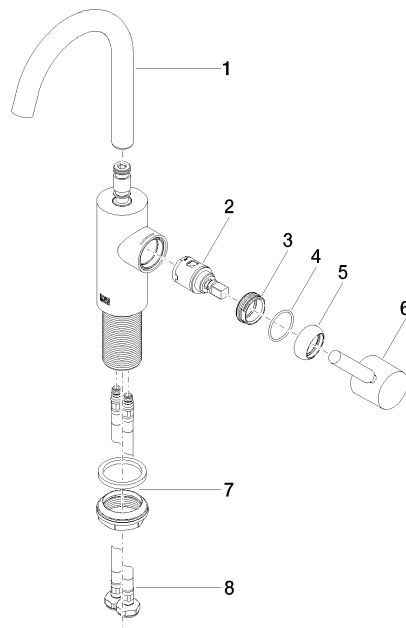

33 525 661 Product version up to 1/23/2020

- 123mm projection
- pivotable spout 360°
- circular, air-enriched flow
- height of mixer 272 mm
- height up to aerator 202 mm
- hole diameter 35 mm
- 2x screw-in M 8 x 1 pressure hose, leak-tested
- max. flow 5.7 l/min
- lead-free
- This product can help a building meet the requirements of Green Building Rating Systems, e.g. LEED®, BREEAM®, DGNB
- WRAS

33 525 661 Product version up to 1/23/2020

mm [inches]

Flow rate chart

Codes & Standards

DIN 4109

EN 817

ISO 3822

Scottish Water
Byelaws

UK Water Supply
Regulations

Ü-Zeichen

META Single-lever basin mixer without pop-up waste - Brushed Platinum

META

33 525 661 Product version up to 1/23/2020

Certificates and sustainability

DVGW_DW-
6506DNO

LGA_29

WRAS_250502

EPD-DOR-20230287
-IBA1-EN
Environmental.prod
uct-declarat

33 525 661 Product version up to 1/23/2020

Parts for other finishes can be found here: [Chrome](#)

Spare parts list

No.	Item Number	Name	Quantity used	Delivery time
6	90 20 66 003 00-06	Handle Lever for washstand deck mounting 52 x 35 x 117 mm - Brushed Platinum	1.00	20
7	04 23 10 044 07 90	Attachment set with seals M34 x 1 -	1.00	14
1	90 28 22 321 00-06	Spout for washstand deck mounting 120 mm, 5,68 l/min. - Brushed Platinum	1.00	20
3	09 24 04 266 90	Mounting Ø 28 x 10,8 mm -	1.00	14
4	09 14 10 091 90	O-Ring NBR 70 26,5 x 1,72 mm -	1.00	14
5	09 28 30 021-06	Cover Ø 32 x 11 mm - Brushed Platinum	1.00	20
2	90 15 05 042 00 90	Cartridge Ø 25 x 52 mm -	1.00	14
8	04 30 04 100 00 90	High pressure hose M8x1 x 3/8" x 420 mm -	2.00	14