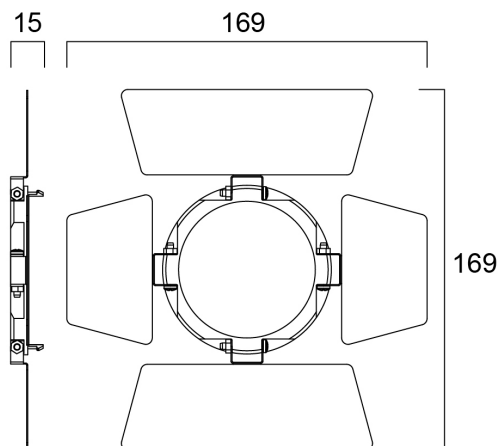

Beacon BARN DOOR

Item No: 2058327

Concord

Barn door accessory, black RAL 9006, attachment to control light fall, ideal for high-end retail applications, suitable for use with Beacon, Beacon Accent, Beacon Tune II, Beacon Muse Tune II and Beacon Muse II, dimension: Ø80mm.

Technical Assets

Dimensions (mm)

Photometrics

General data

Product name	Beacon BARN DOOR
Technology	Accessory
Accessory type	Optical
Environment	Internal
General application	Museums & Galleries, Retail
ETIM Class	EC002558
Warranty	5 years

Optical data

Adjustable chromaticity	N
-------------------------	---

Physical data

Weight (kg)	0.1
-------------	-----

Beacon BARN DOOR

Item No: 2058327

Concord

Packaging

Product EAN number	5025768583270
Packaging single length / height (cm)	16.0
Packaging single width (cm)	18.0
Packaging single depth (cm)	18.0
DUN14 (inner)	05025768583270
Units per outer package	1
Packaging outer length / height (cm)	16.0
Packaging outer width (cm)	18.0
Packaging outer depth (cm)	18.0