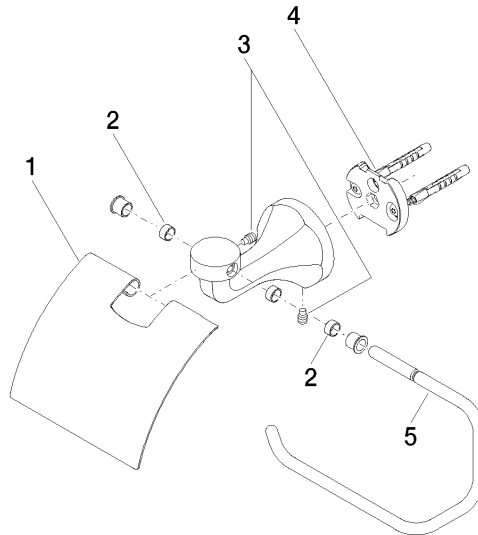

83 510 361 Product version from 7/3/2016

- width 145mm
- height 90 mm
- 150mm projection

	Brushed Platinum	83 510 361-06
	Chrome	83 510 361-00
	Platinum	83 510 361-08
	Durabress (23kt Gold)	83 510 361-09
	Brushed Durabress (23kt Gold)	83 510 361-28
	Brushed Gold (PVD)	83 510 361-37
	Brushed Dark Brass (PVD)	83 510 361-39
	Brushed Bronze (PVD)	83 510 361-42
	Brushed Dark Platinum	83 510 361-99

83 510 361 Product version from 7/3/2016

mm [inches]

83 510 361 Product version from 7/3/2016

Parts for other finishes can be found here: [Chrome](#)

Spare parts list

No.	Item Number	Name	Quantity used	Delivery time
5	08 18 70 501-06	Hanger 125 x 185 x 50 mm - Brushed Platinum	1.00	20
4	05 17 97 507 00 90	Attachment set 52 x 45 x 70 mm -	1.00	14
3	04 31 11 140 00 90	Mounting Threaded pin M6 x 10 mm -	2.00	14
2	08 18 40 505 90	Sleeve Ø 9,95 x 8,25 x 5,00 mm -	2.00	14
1	08 11 02 508-06	Cover for toilet roll holder 120 x 110 x 22 mm - Brushed Platinum	1.00	-