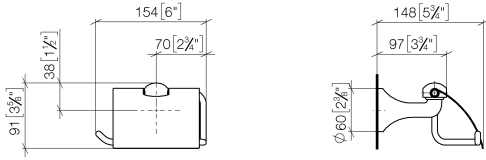

83 510 361 Product version from 7/3/2016

- width 145mm
- height 90 mm
- 150mm projection

	Brushed Platinum	83 510 361-06
	Chrome	83 510 361-00
	Platinum	83 510 361-08
	Durabress (23kt Gold)	83 510 361-09
	Brushed Durabress (23kt Gold)	83 510 361-28
	Brushed Gold (PVD)	83 510 361-37
	Brushed Dark Brass (PVD)	83 510 361-39
	Brushed Bronze (PVD)	83 510 361-42
	Brushed Dark Platinum	83 510 361-99

83 510 361 Product version from 7/3/2016

mm [inches]

83 510 361 Product version from 7/3/2016

Parts for other finishes can be found here: [Chrome](#)

Spare parts list

No.	Item Number	Name	Quantity used	Delivery time
5	08 18 70 501-06	Hanger 125 x 185 x 50 mm - Brushed Platinum	1.00	20
4	05 17 97 507 00 90	Attachment set 52 x 45 x 70 mm -	1.00	14
3	04 31 11 140 00 90	Mounting Threaded pin M6 x 10 mm -	2.00	14
2	08 18 40 505 90	Sleeve Ø 9,95 x 8,25 x 5,00 mm -	2.00	14
1	08 11 02 508-06	Cover for toilet roll holder 120 x 110 x 22 mm - Brushed Platinum	1.00	-