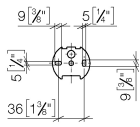

83 510 361 Product version from 7/3/2016

- width 145mm
- height 90 mm
- 150mm projection

	Brushed Platinum	83 510 361-06
	Chrome	83 510 361-00
	Platinum	83 510 361-08
	Durabress (23kt Gold)	83 510 361-09
	Brushed Durabress (23kt Gold)	83 510 361-28
	Brushed Gold (PVD)	83 510 361-37
	Brushed Dark Brass (PVD)	83 510 361-39
	Brushed Bronze (PVD)	83 510 361-42
	Brushed Dark Platinum	83 510 361-99

83 510 361 Product version from 7/3/2016

mm [inches]

83 510 361 Product version from 7/3/2016

Parts for other finishes can be found here: [Chrome](#)

Spare parts list

No.	Item Number	Name	Quantity used	Delivery time
5	08 18 70 501-06	Hanger 125 x 185 x 50 mm - Brushed Platinum	1.00	20
4	05 17 97 507 00 90	Attachment set 52 x 45 x 70 mm -	1.00	14
3	04 31 11 140 00 90	Mounting Threaded pin M6 x 10 mm -	2.00	14
2	08 18 40 505 90	Sleeve Ø 9,95 x 8,25 x 5,00 mm -	2.00	14
1	08 11 02 508-06	Cover for toilet roll holder 120 x 110 x 22 mm - Brushed Platinum	1.00	-