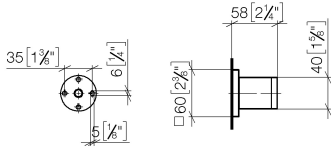

28 050 980 Product version up to 3/2/2021

- rosette 60 x 60 mm

	Brushed Dark Platinum	28 050 980-99
	Chrome	28 050 980-00
	Brushed Platinum	28 050 980-06
	Platinum	28 050 980-08
	Dark Chrome	28 050 980-19
	Brushed Light Gold (PVD)	28 050 980-27
	Brushed Durabronze (23kt Gold)	28 050 980-28
	Matte Black	28 050 980-33
	Brushed Gold (PVD)	28 050 980-37
	Brushed Dark Brass (PVD)	28 050 980-39
	Brushed Bronze (PVD)	28 050 980-42
	Brushed Dark Bronze (PVD)	28 050 980-43
	Brushed Champagne (22kt Gold)	28 050 980-46
	Champagne (22kt Gold)	28 050 980-47
	Brushed Chrome	28 050 980-93

28 050 980 Product version up to 3/2/2021

mm [inches]

28 050 980 Product version up to 3/2/2021

Parts for other finishes can be found here: [Chrome](#)

Spare parts list

No.	Item Number	Name	Quantity used	Delivery time
5	09 27 98 002-99	Rosette for spray holder 60 x 60 x 9 x Ø 14,8 mm - Brushed Dark Platinum	1.00	40
7	09 17 20 044-99	Wall bracket Elemental SPA Symetrics - Brushed Dark Platinum	1.00	40
1	05 30 31 025 00 90	Mounting Bolt Round head 4,5 x 60 mm -	1.00	14
4	09 30 30 054 90	Mounting Cylinder head screw with hexagon socket with low profile M4 x 10 mm -	1.00	14
8	90 31 11 112 00 90	Mounting Threaded pin M5 x 6 mm -	1.00	14
6	09 18 40 078 90	Holder for hand shower Receptacle Ø 27,5 x 40,5 mm -	1.00	14
3	09 31 11 026 90	Grooved pin Ø 5 x 12 mm -	1.00	14
2	09 30 11 041 90	Holder Ø 45 x 25 mm -	1.00	14