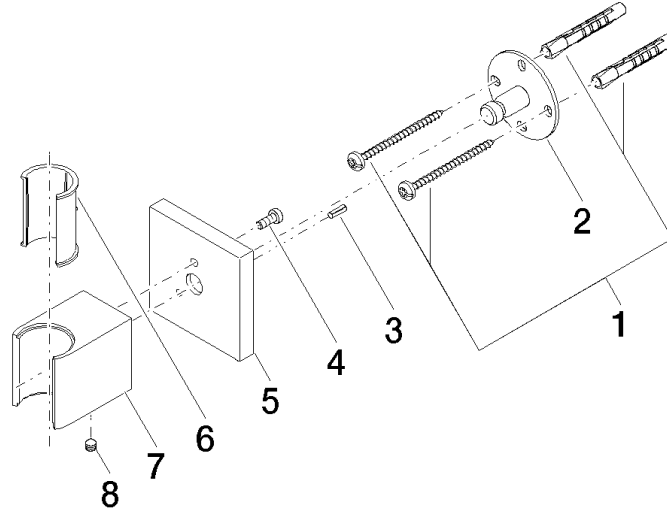

28 050 980 Product version up to 3/2/2021

- rosette 60 x 60 mm

	Brushed Dark Platinum	28 050 980-99
	Chrome	28 050 980-00
	Brushed Platinum	28 050 980-06
	Platinum	28 050 980-08
	Dark Chrome	28 050 980-19
	Brushed Light Gold (PVD)	28 050 980-27
	Brushed Durabronze (23kt Gold)	28 050 980-28
	Matte Black	28 050 980-33
	Brushed Gold (PVD)	28 050 980-37
	Brushed Dark Brass (PVD)	28 050 980-39
	Brushed Bronze (PVD)	28 050 980-42
	Brushed Dark Bronze (PVD)	28 050 980-43
	Brushed Champagne (22kt Gold)	28 050 980-46
	Champagne (22kt Gold)	28 050 980-47
	Brushed Chrome	28 050 980-93

28 050 980 Product version up to 3/2/2021

mm [inches]

28 050 980 Product version up to 3/2/2021

Parts for other finishes can be found here: [Chrome](#)

Spare parts list

No.	Item Number	Name	Quantity used	Delivery time
5	09 27 98 002-99	Rosette for spray holder 60 x 60 x 9 x Ø 14,8 mm - Brushed Dark Platinum	1.00	40
7	09 17 20 044-99	Wall bracket Elemental SPA Symetrics - Brushed Dark Platinum	1.00	40
1	05 30 31 025 00 90	Mounting Bolt Round head 4,5 x 60 mm -	1.00	14
4	09 30 30 054 90	Mounting Cylinder head screw with hexagon socket with low profile M4 x 10 mm -	1.00	14
8	90 31 11 112 00 90	Mounting Threaded pin M5 x 6 mm -	1.00	14
6	09 18 40 078 90	Holder for hand shower Receptacle Ø 27,5 x 40,5 mm -	1.00	14
3	09 31 11 026 90	Grooved pin Ø 5 x 12 mm -	1.00	14
2	09 30 11 041 90	Holder Ø 45 x 25 mm -	1.00	14