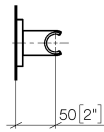

28 050 980 Product version up to 3/2/2021

- rosette 60 x 60 mm

	Brushed Dark Platinum	28 050 980-99
	Chrome	28 050 980-00
	Brushed Platinum	28 050 980-06
	Platinum	28 050 980-08
	Dark Chrome	28 050 980-19
	Brushed Light Gold (PVD)	28 050 980-27
	Brushed Durabronze (23kt Gold)	28 050 980-28
	Matte Black	28 050 980-33
	Brushed Gold (PVD)	28 050 980-37
	Brushed Dark Brass (PVD)	28 050 980-39
	Brushed Bronze (PVD)	28 050 980-42
	Brushed Dark Bronze (PVD)	28 050 980-43
	Brushed Champagne (22kt Gold)	28 050 980-46
	Champagne (22kt Gold)	28 050 980-47
	Brushed Chrome	28 050 980-93

28 050 980 Product version up to 3/2/2021

mm [inches]

28 050 980 Product version up to 3/2/2021

Parts for other finishes can be found here: [Chrome](#)

Spare parts list

No.	Item Number	Name	Quantity used	Delivery time
5	09 27 98 002-99	Rosette for spray holder 60 x 60 x 9 x Ø 14,8 mm - Brushed Dark Platinum	1.00	40
7	09 17 20 044-99	Wall bracket Elemental SPA Symetrics - Brushed Dark Platinum	1.00	40
1	05 30 31 025 00 90	Mounting Bolt Round head 4,5 x 60 mm -	1.00	14
4	09 30 30 054 90	Mounting Cylinder head screw with hexagon socket with low profile M4 x 10 mm -	1.00	14
8	90 31 11 112 00 90	Mounting Threaded pin M5 x 6 mm -	1.00	14
6	09 18 40 078 90	Holder for hand shower Receptacle Ø 27,5 x 40,5 mm -	1.00	14
3	09 31 11 026 90	Grooved pin Ø 5 x 12 mm -	1.00	14
2	09 30 11 041 90	Holder Ø 45 x 25 mm -	1.00	14