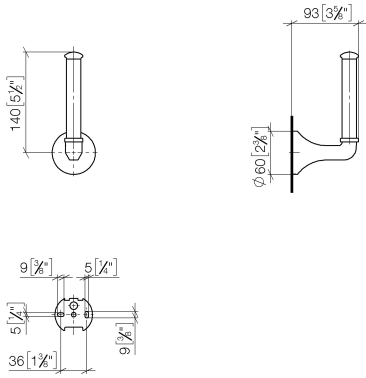

83 590 361 Product version from 7/3/2016

- height 170 mm
- rosette Ø 60 mm
- 93mm projection

	Brushed Dark Platinum	83 590 361-99
	Chrome	83 590 361-00
	Brushed Platinum	83 590 361-06
	Platinum	83 590 361-08
	Durabronze (23kt Gold)	83 590 361-09
	Brushed Durabronze (23kt Gold)	83 590 361-28
	Brushed Gold (PVD)	83 590 361-37
	Brushed Dark Brass (PVD)	83 590 361-39
	Brushed Bronze (PVD)	83 590 361-42

83 590 361 Product version from 7/3/2016

mm [inches]

83 590 361 Product version from 7/3/2016

Parts for other finishes can be found here: [Chrome](#)

Spare parts list

No.	Item Number	Name	Quantity used	Delivery time
2	05 17 97 507 00 90	Attachment set 52 x 45 x 70 mm -	1.00	14
1	04 31 11 140 00 90	Mounting Threaded pin M6 x 10 mm -	1.00	14