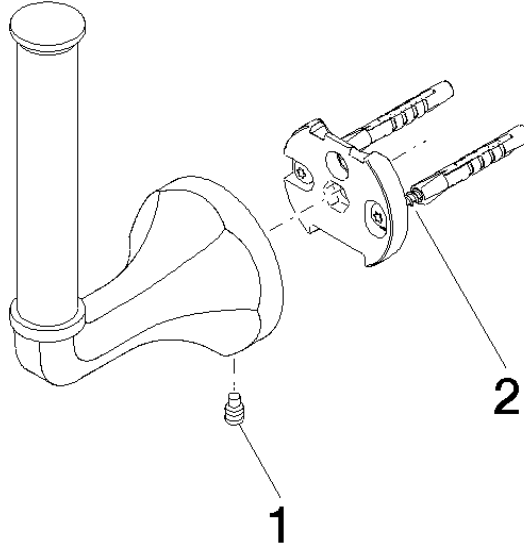

83 590 361 Product version from 7/3/2016

- height 170 mm
- rosette Ø 60 mm
- 93mm projection

	Brushed Dark Platinum	83 590 361-99
	Chrome	83 590 361-00
	Brushed Platinum	83 590 361-06
	Platinum	83 590 361-08
	Durabronze (23kt Gold)	83 590 361-09
	Brushed Durabronze (23kt Gold)	83 590 361-28
	Brushed Gold (PVD)	83 590 361-37
	Brushed Dark Brass (PVD)	83 590 361-39
	Brushed Bronze (PVD)	83 590 361-42

83 590 361 Product version from 7/3/2016

mm [inches]

83 590 361 Product version from 7/3/2016

Parts for other finishes can be found here: [Chrome](#)

Spare parts list

No.	Item Number	Name	Quantity used	Delivery time
2	05 17 97 507 00 90	Attachment set 52 x 45 x 70 mm -	1.00	14
1	04 31 11 140 00 90	Mounting Threaded pin M6 x 10 mm -	1.00	14