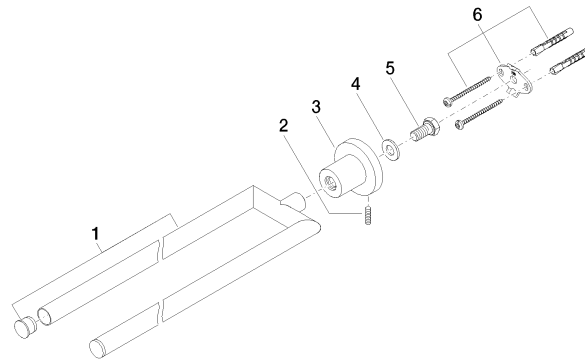

83 210 892 Product version from 4/1/2024

- width 90mm
- height 55 mm
- rosette Ø 55 mm
- 460mm projection

	Brushed Dark Platinum	83 210 892-99
	Chrome	83 210 892-00
	Brushed Platinum	83 210 892-06
	Platinum	83 210 892-08
	Dark Chrome	83 210 892-19
	Brushed Durabronze (23kt Gold)	83 210 892-28
	Matte Black	83 210 892-33
	Brushed Gold (PVD)	83 210 892-37
	Brushed Dark Brass (PVD)	83 210 892-39
	Brushed Bronze (PVD)	83 210 892-42
	Brushed Dark Bronze (PVD)	83 210 892-43
	Brushed Champagne (22kt Gold)	83 210 892-46
	Champagne (22kt Gold)	83 210 892-47
	Brushed Chrome	83 210 892-93

83 210 892 Product version from 4/1/2024

mm [inches]

83 210 892 Product version from 4/1/2024

Parts for other finishes can be found here: [Chrome](#)

## Spare parts list

No.	Item Number	Name	Quantity used	Delivery time
6	05 17 20 739 00 90	Attachment set 150 x 65 x 10 mm -	1.00	14
5	09 30 30 071 90	Mounting Hexagonal bolt with thread as far as head M10 x 20 mm -	1.00	14
2	04 31 11 113 00 90	Mounting Threaded pin M5 x 12 mm -	1.00	14
1	90 17 89 554 00-99	Holder for towel bar, double 92 x 21,5 x 419 mm - Brushed Dark Platinum	1.00	40
3	08 17 89 505-99	Holder universal 60 x 100 x 60 mm - Brushed Dark Platinum	1.00	40
4	09 30 11 046 90	Washer Ø 10,5 -	1.00	14