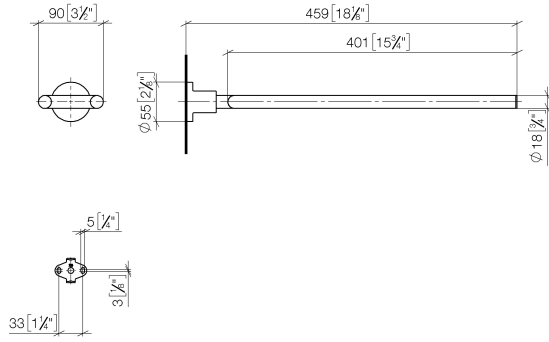

83 210 892 Product version from 4/1/2024

- width 90mm
- height 55 mm
- rosette Ø 55 mm
- 460mm projection

	Brushed Dark Platinum	83 210 892-99
	Chrome	83 210 892-00
	Brushed Platinum	83 210 892-06
	Platinum	83 210 892-08
	Dark Chrome	83 210 892-19
	Brushed Durabronze (23kt Gold)	83 210 892-28
	Matte Black	83 210 892-33
	Brushed Gold (PVD)	83 210 892-37
	Brushed Dark Brass (PVD)	83 210 892-39
	Brushed Bronze (PVD)	83 210 892-42
	Brushed Dark Bronze (PVD)	83 210 892-43
	Brushed Champagne (22kt Gold)	83 210 892-46
	Champagne (22kt Gold)	83 210 892-47
	Brushed Chrome	83 210 892-93

83 210 892 Product version from 4/1/2024

mm [inches]

83 210 892 Product version from 4/1/2024

Parts for other finishes can be found here: [Chrome](#)

## Spare parts list

No.	Item Number	Name	Quantity used	Delivery time
6	05 17 20 739 00 90	Attachment set 150 x 65 x 10 mm -	1.00	14
5	09 30 30 071 90	Mounting Hexagonal bolt with thread as far as head M10 x 20 mm -	1.00	14
2	04 31 11 113 00 90	Mounting Threaded pin M5 x 12 mm -	1.00	14
1	90 17 89 554 00-99	Holder for towel bar, double 92 x 21,5 x 419 mm - Brushed Dark Platinum	1.00	40
3	08 17 89 505-99	Holder universal 60 x 100 x 60 mm - Brushed Dark Platinum	1.00	40
4	09 30 11 046 90	Washer Ø 10,5 -	1.00	14