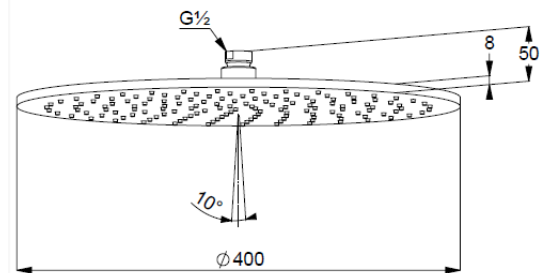

## Technische Daten/ Technical Data

KLUDI A-QA  
head shower 1 S  
400mm  
DN 15

Ref.: 64340NO-00

Finishes:  
NO Brushed Gold (18) PVD

Product description  
Manufacturer KLUDI GmbH & Co. KG  
Typ: KLUDI A-QA  
head shower 1 S  
400mm  
Ref.: 64340NO-00

head shower 1 S  
1 spray pattern  
with cleaning system  
flow rate at 3 bar 23 l/min.  
connection G1/2  
with ball joint  
Ø 400mm  
sieve seal

### Maßzeichnung/ Dimensional drawing