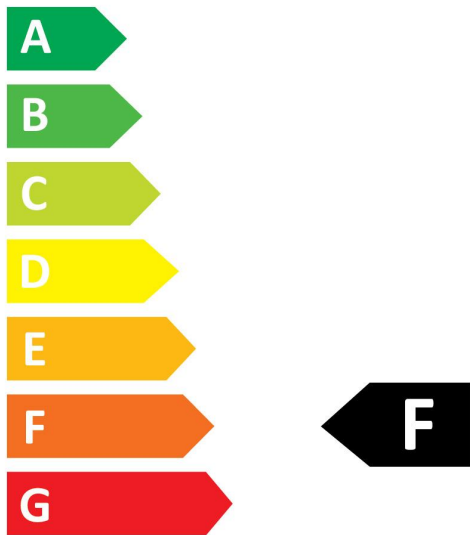

0031813

5 kWh/1000h

2019/2015