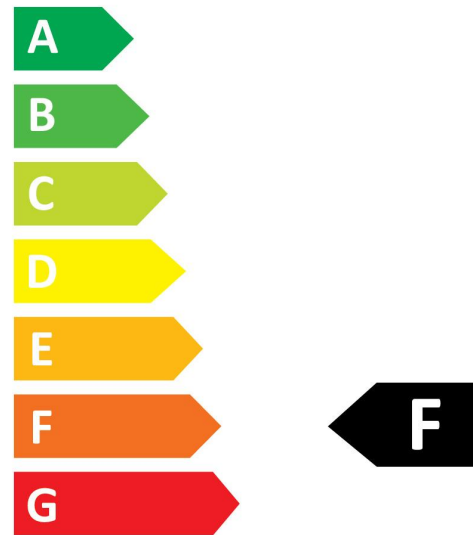

SYLVANIA

RefLED Superia Retro MR16 V3 345LM DIM 827 36 SL
0031813

Breakage cleaning instructions	Not applicable
Special purpose lamp	No
Dry applications use only	Yes
Suitable for household illumination	Yes
Safety message	Suitable for approved transf./dimmers

Energy label

0031813

5 kWh/1000h

2019/2015

0031813

5 kWh/1000h

2019/2015