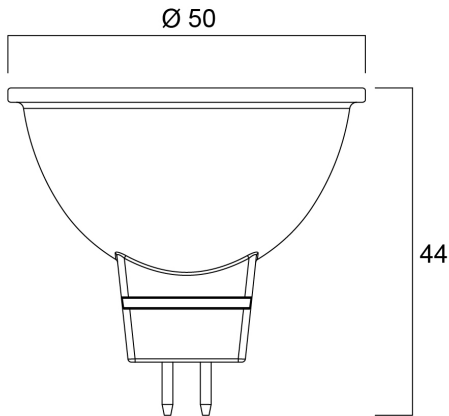

RefLED Superia Retro MR16 V3 345LM DIM 827 36 SL 0031813

Wattage (W)	4.3
Power consumption (W)	4.3
Control gear type	LED driver constant current
Dimmable	Yes
Housing colour	Transparent
IP rating	IP20
Product EAN number	5410288318134
Warranty	5 years
Built in presence detector	NONE
Virtual assistant compatibility	N/A
Dimming method	Mains: leading / trailing edge
Useful luminous flux (#use)	345

Technical drawings

Data table

GENERAL DATA

Product name	RefLED Superia Retro MR16 V3 345LM DIM 827 36 SL
Technology	LED
Watt (Rated) (W)	4.3