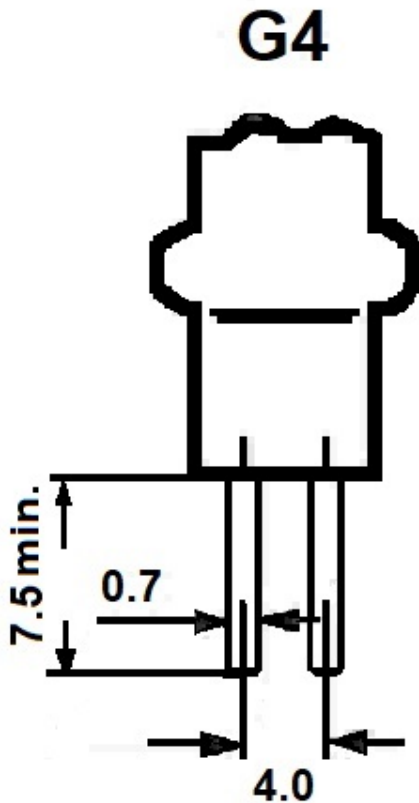

ToLEDo RT G4 V2 250LM 827 SL 0030791

Dimmable	No
Housing colour	Transparent
IP rating	IP20
Product EAN number	5410288307916
Warranty	3 years
Built in presence detector	NONE
Virtual assistant compatibility	N/A
Dimming method	N/A
Useful luminous flux (#use)	250

Technical drawings

Data table

GENERAL DATA