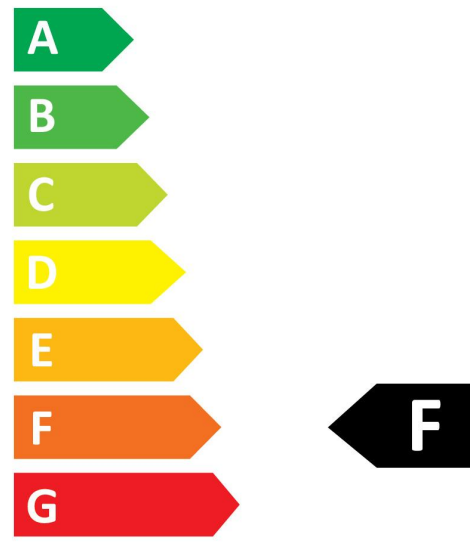

SYLVANIA

ToLEDo RT G4 V2 250LM 827 SL
0030791

Energy label

0030791

3
kWh/1000h

2019/2015

0030791

3
kWh/1000h

2019/2015