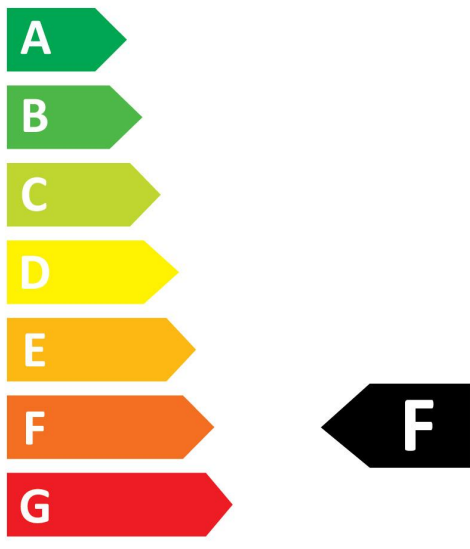

0030791

3
kWh/1000h

2019/2015