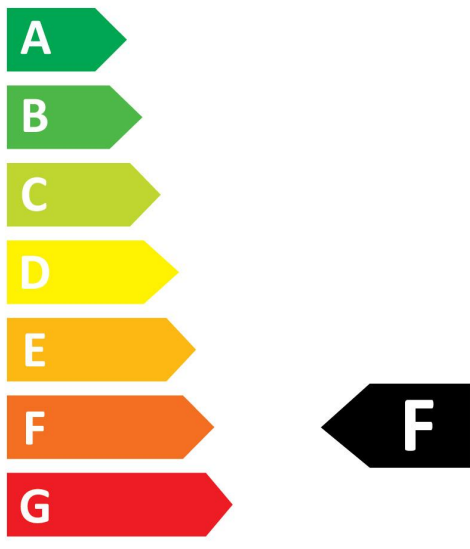

0030792

3
kWh/1000h

2019/2015