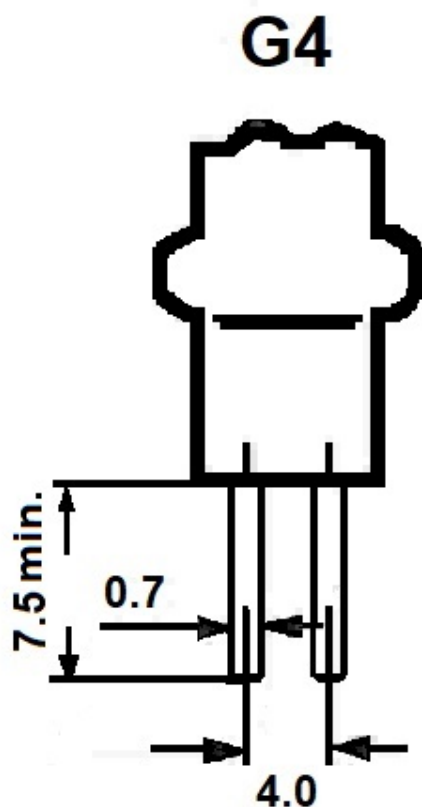

ToLEDo RT G4 V2 350LM 827 SL 0030792

Dimmable	No
Housing colour	Transparent
IP rating	IP20
Product EAN number	5410288307923
Warranty	3 years
Built in presence detector	NONE
Virtual assistant compatibility	N/A
Dimming method	N/A
Useful luminous flux (#use)	350

Technical drawings

Data table

GENERAL DATA