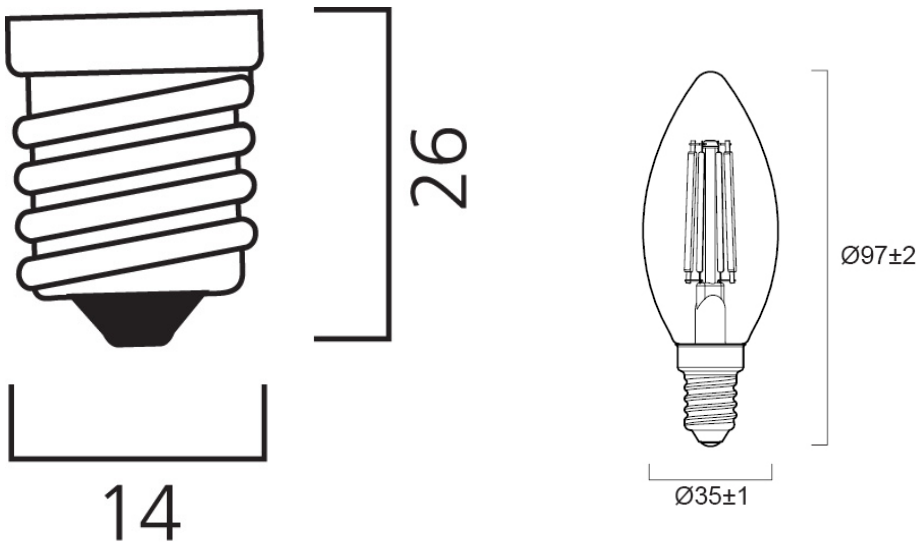

ToLEDo Platinum RT Candle 485LM 840 E14 SL 0030139

Dimmable	No
Housing colour	Transparent
IP rating	IP20
Product EAN number	5410288301396
Warranty	5 years
Built in presence detector	NONE
Virtual assistant compatibility	N/A
Dimming method	N/A
Useful luminous flux (#use)	485

Technical drawings

Data table

GENERAL DATA

Product name	ToLEDo Platinum RT Candle 485LM 840 E14 SL
Technology	LED
Lamp shape	Candle
Cap/Base	E14
Lamp finish	Clear