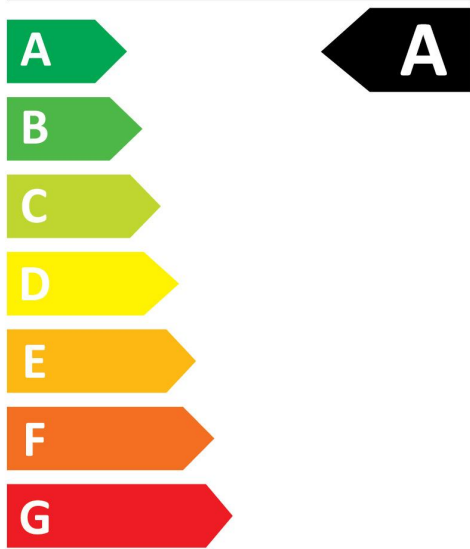

3
kWh/1000h

2019/2015