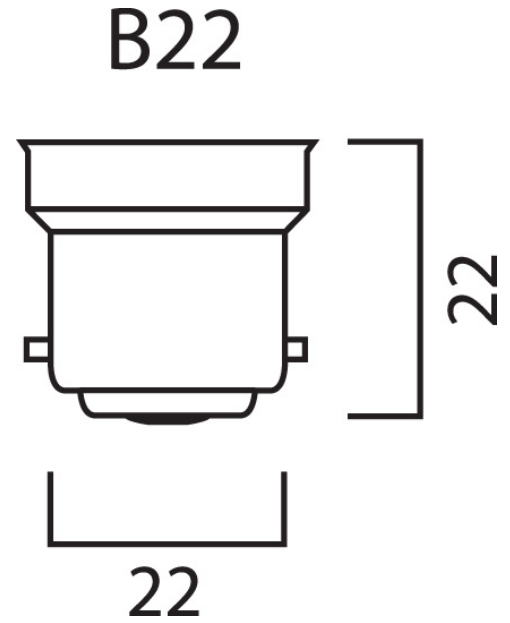

Technical drawings

Data table

GENERAL DATA

Product name	ToLEDo RT GLS V5 CL DIM 806LM 827 B22 SL
Technology	LED
Watt (Rated) (W)	7
Fixture rating	Open
General application	Hospitality, Residential & Consumer
Operating temperature range (°C)	-10°C...+45°C
Performance ambient temperature Tq (°C)	25
ETIM Class	EC001959
Warranty	3 years

OPTICAL DATA