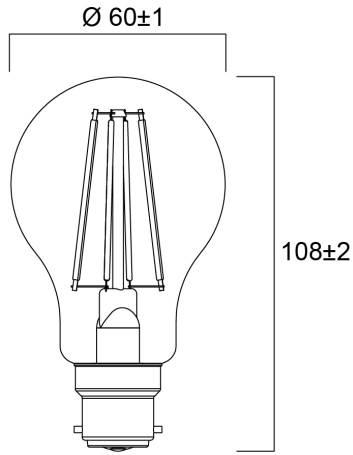

Technical drawings

Data table

GENERAL DATA

Product name	ToLEDo RT GLS V5 CL DIM 806LM 827 B22 SL
Technology	LED
Watt (Rated) (W)	7
Fixture rating	Open
General application	Hospitality, Residential & Consumer
Operating temperature range (°C)	-10°C...+45°C
Performance ambient temperature Tq (°C)	25
ETIM Class	EC001959
Warranty	3 years

OPTICAL DATA