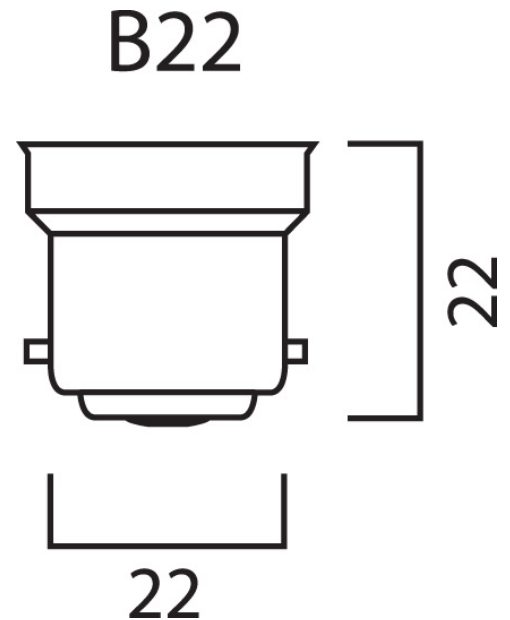

ToLEDo RT GLS V5 CL 806LM 827 B22 SL
0029326

Useful luminous flux (#use)

806

Technical drawings

Data table

GENERAL DATA

Product name	ToLEDo RT GLS V5 CL 806LM 827 B22 SL
Technology	LED
Watt (Rated) (W)	7
Cap/Base	B22
Fixture rating	Open
General application	Hospitality, Residential & Consumer
Operating temperature range (°C)	-20°C...+40°C
Performance ambient temperature Tq (°C)	25
ETIM Class	EC001959
Warranty	3 years