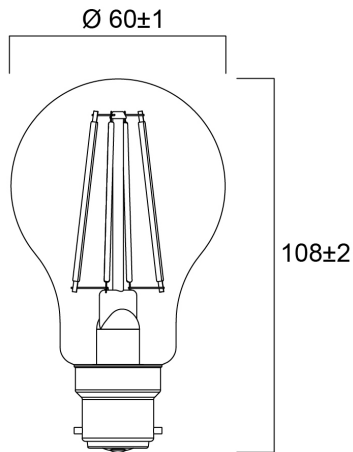

ToLEDo RT GLS V5 CL 806LM 827 B22 SL
0029326

Useful luminous flux (#use)

806

Technical drawings

Data table

GENERAL DATA

Product name	ToLEDo RT GLS V5 CL 806LM 827 B22 SL
Technology	LED
Watt (Rated) (W)	7
Cap/Base	B22
Fixture rating	Open
General application	Hospitality, Residential & Consumer
Operating temperature range (°C)	-20°C...+40°C
Performance ambient temperature Tq (°C)	25
ETIM Class	EC001959
Warranty	3 years