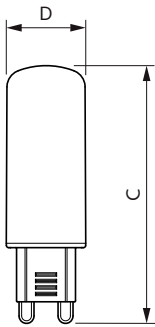

Maatschets

Product	D	C
CorePro LEDcapsule ND 4.8-60W G9 830	19 mm	60 mm

Fotometrische gegevens

Spectral Power Distribution Colour - CorePro LEDcapsule ND 4.8-60W G9 830

General uniform lighting - CorePro LEDcapsule ND 4.8-60W G9 830