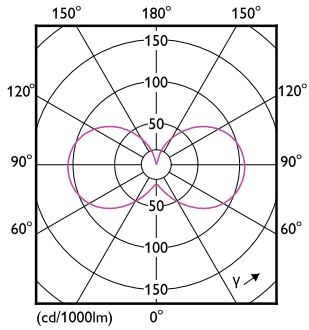

Maatschets

Product	D	C
CorePro LEDcapsule ND 4.8-60W G9 830	19 mm	60 mm

Fotometrische gegevens

Spectral Power Distribution Colour - CorePro LEDcapsule ND 4.8-60W G9 830

General uniform lighting - CorePro LEDcapsule ND 4.8-60W G9 830

CorePro LEDcapsule MV - G9

Fotometrische gegevens

Light Distribution Diagram - CorePro LEDcapsule ND 4.8-60W G9 830

Levensduur

Life Expectancy Diagram - CorePro LEDcapsule ND 4.8-60W G9 830

Lumen Maintenance Diagram - CorePro LEDcapsule ND 4.8-60W G9 830