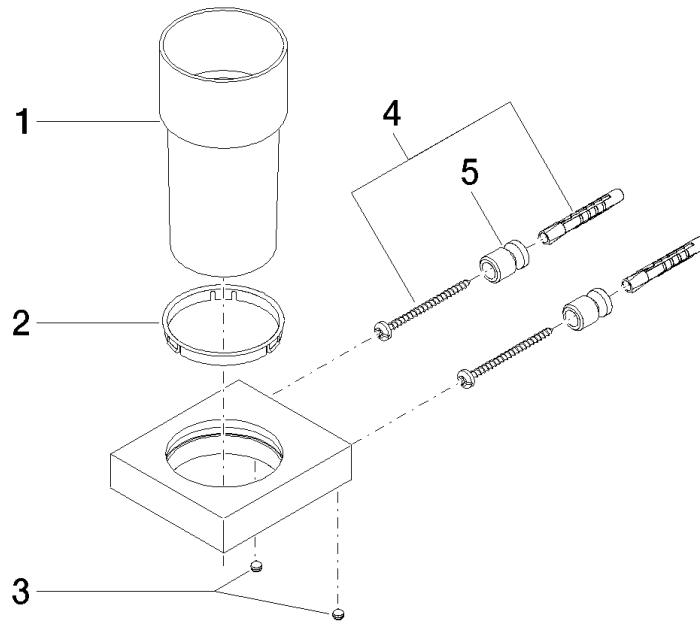

Tumbler holder , wall model - Platinum

SERIES SPECIFIC

83 400 780 Product version from 4/1/2025

- crystal glass
- width 75mm
- height 118 mm
- 85mm projection

	Platinum	83 400 780-08
	Chrome	83 400 780-00
	Brushed Platinum	83 400 780-06
	Dark Chrome	83 400 780-19
	Brushed Light Gold (PVD)	83 400 780-27
	Brushed Durabrass (23kt Gold)	83 400 780-28
	Brushed Gold (PVD)	83 400 780-37
	Brushed Dark Brass (PVD)	83 400 780-39
	Brushed Bronze (PVD)	83 400 780-42
	Brushed Dark Bronze (PVD)	83 400 780-43
	Brushed Champagne (22kt Gold)	83 400 780-46
	Champagne (22kt Gold)	83 400 780-47
	Brushed Dark Platinum	83 400 780-99

83 400 780 Product version from 4/1/2025

mm [inches]

83 400 780 Product version from 4/1/2025

Parts for other finishes can be found here: [Chrome](#)

Spare parts list

No.	Item Number	Name	Quantity used	Delivery time
4	05 17 20 726 02 90	Attachment set -	2.00	14
3	09 31 11 148 90	Mounting Threaded pin with hexagon socket with point M5 x 4 mm -	2.00	14
2	08 28 10 500 91	Guide ring without lug Ø 57 x 7 mm -	1.00	14
1	90 90 00 008 00 84	Crystal tumbler -	1.00	14
5	08 17 20 726 90	Holder Wall mounting Ø 13,5 x 20 mm -	2.00	14