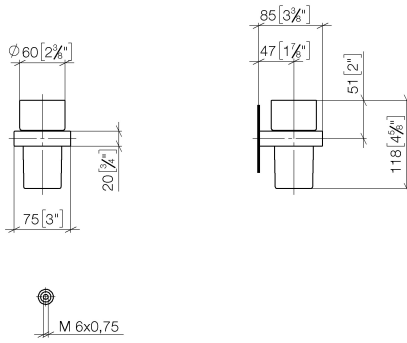

Tumbler holder , wall model - Platinum

SERIES SPECIFIC

83 400 780 Product version from 4/1/2025

- crystal glass
- width 75mm
- height 118 mm
- 85mm projection

	Platinum	83 400 780-08
	Chrome	83 400 780-00
	Brushed Platinum	83 400 780-06
	Dark Chrome	83 400 780-19
	Brushed Light Gold (PVD)	83 400 780-27
	Brushed Durabrass (23kt Gold)	83 400 780-28
	Brushed Gold (PVD)	83 400 780-37
	Brushed Dark Brass (PVD)	83 400 780-39
	Brushed Bronze (PVD)	83 400 780-42
	Brushed Dark Bronze (PVD)	83 400 780-43
	Brushed Champagne (22kt Gold)	83 400 780-46
	Champagne (22kt Gold)	83 400 780-47
	Brushed Dark Platinum	83 400 780-99

83 400 780 Product version from 4/1/2025

mm [inches]

83 400 780 Product version from 4/1/2025

Parts for other finishes can be found here: [Chrome](#)

Spare parts list

No.	Item Number	Name	Quantity used	Delivery time
4	05 17 20 726 02 90	Attachment set -	2.00	14
3	09 31 11 148 90	Mounting Threaded pin with hexagon socket with point M5 x 4 mm -	2.00	14
2	08 28 10 500 91	Guide ring without lug Ø 57 x 7 mm -	1.00	14
1	90 90 00 008 00 84	Crystal tumbler -	1.00	14
5	08 17 20 726 90	Holder Wall mounting Ø 13,5 x 20 mm -	2.00	14