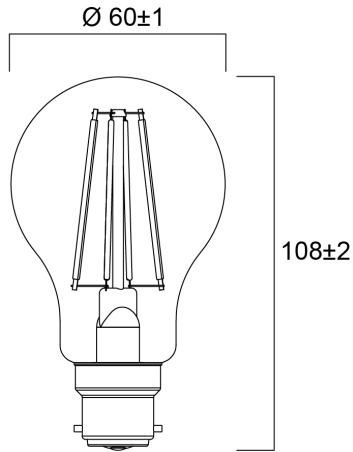

Product Overview

Product name	ToLEDo RT GLS V5 ST 470LM 827 B22 SL
Technology	LED
Watt (Rated) (W)	4.5
Cap/Base	B22
Fixture rating	Open
General application	Hospitality, Residential & Consumer
ETIM Class	EC001959
Correlated colour temperature (k)	2700
Light colour	Homelight
CRI (Ra)	80
Colour Variation Initial (SDCM)	6
Photobiological Risk Group	RG1
Wattage (W)	4.5
Power consumption (W)	4.5
Dimmable	No
Average life (Nominal) (h)	15000
Product EAN number	5410288293349
Warranty	3 years

ToLEDo RT GLS V5 ST 470LM 827 B22 SL 0029334

Useful luminous flux (#use)

470

Technical drawings

Data table

GENERAL DATA

Product name	ToLEDo RT GLS V5 ST 470LM 827 B22 SL
Technology	LED
Watt (Rated) (W)	4.5
Cap/Base	B22
Fixture rating	Open
General application	Hospitality, Residential & Consumer
Operating temperature range (°C)	-20°C...+40°C
Performance ambient temperature Tq (°C)	25
ETIM Class	EC001959
Warranty	3 years

LIFETIME DATA

Lifespan L70 B50	15000
Average life (Nominal) (h)	15000
Average life (Rated) (h)	15000

PHYSICAL DATA

Nominal Product Length (mm)	106
Nominal Product Diameter (mm)	60
Weight (kg)	0.03

PACKAGING

Product EAN number	5410288293349
Packaging single length / height (cm)	6.6
Packaging single width (cm)	6.6
Packaging single depth (cm)	12.0
DUN14 (inner)	15410288293346
Units per outer package	6
Packaging outer length / height (cm)	20.6
Packaging outer width (cm)	14.0
Packaging outer depth (cm)	13.0