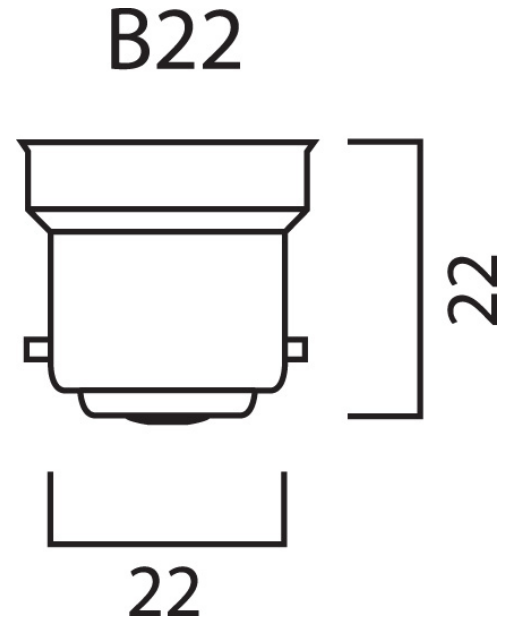

Product Overview

Product name	ToLEDo RT GLS V5 ST 470LM 827 B22 SL
Technology	LED
Watt (Rated) (W)	4.5
Cap/Base	B22
Fixture rating	Open
General application	Hospitality, Residential & Consumer
ETIM Class	EC001959
Correlated colour temperature (k)	2700
Light colour	Homelight
CRI (Ra)	80
Colour Variation Initial (SDCM)	6
Photobiological Risk Group	RG1
Wattage (W)	4.5
Power consumption (W)	4.5
Dimmable	No
Average life (Nominal) (h)	15000
Product EAN number	5410288293349
Warranty	3 years

ToLEDo RT GLS V5 ST 470LM 827 B22 SL 0029334

Useful luminous flux (#use)

470

Technical drawings

Data table

GENERAL DATA

Product name	ToLEDo RT GLS V5 ST 470LM 827 B22 SL
Technology	LED
Watt (Rated) (W)	4.5
Cap/Base	B22
Fixture rating	Open
General application	Hospitality, Residential & Consumer
Operating temperature range (°C)	-20°C...+40°C
Performance ambient temperature Tq (°C)	25
ETIM Class	EC001959
Warranty	3 years

Product EAN number	5410288293349
Packaging single length / height (cm)	6.6
Packaging single width (cm)	6.6
Packaging single depth (cm)	12.0
DUN14 (inner)	15410288293346
Units per outer package	6
Packaging outer length / height (cm)	20.6
Packaging outer width (cm)	14.0
Packaging outer depth (cm)	13.0