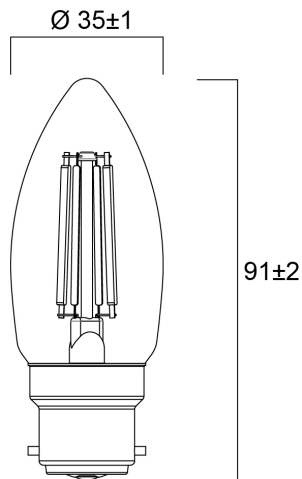

Product Overview

| | |
|-----------------------------------|---|
| Product name | ToLEDo RT Candle V5 ST 470LM 827 B22 SL |
| Technology | LED |
| Watt (Rated) (W) | 4.5 |
| Cap/Base | B22 |
| Fixture rating | Open |
| General application | Hospitality, Residential & Consumer |
| ETIM Class | EC001959 |
| Correlated colour temperature (k) | 2700 |
| Light colour | Homelight |
| CRI (Ra) | 80 |
| Colour Variation Initial (SDCM) | 6 |
| Photobiological Risk Group | RG1 |
| Wattage (W) | 4.5 |
| Power consumption (W) | 4.5 |
| Dimmable | No |
| Average life (Nominal) (h) | 15000 |
| Product EAN number | 5410288294810 |
| Warranty | 3 years |

ToLEDo RT Candle V5 ST 470LM 827 B22 SL 0029481

Useful luminous flux (#use)

470

Technical drawings

Data table

GENERAL DATA

| | |
|---|---|
| Product name | ToLEDo RT Candle V5 ST 470LM 827 B22 SL |
| Technology | LED |
| Watt (Rated) (W) | 4.5 |
| Cap/Base | B22 |
| Fixture rating | Open |
| General application | Hospitality, Residential & Consumer |
| Operating temperature range (°C) | -20°C...+40°C |
| Performance ambient temperature Tq (°C) | 25 |
| ETIM Class | EC001959 |
| Warranty | 3 years |

LIFETIME DATA

| | |
|----------------------------|-------|
| Lifespan L70 B50 | 15000 |
| Average life (Nominal) (h) | 15000 |
| Average life (Rated) (h) | 15000 |

PHYSICAL DATA

| | |
|-------------------------------|-------|
| Nominal Product Length (mm) | 91 |
| Nominal Product Diameter (mm) | 35 |
| Weight (kg) | 0.021 |

PACKAGING

| | |
|---------------------------------------|----------------|
| Product EAN number | 5410288294810 |
| Packaging single length / height (cm) | 11.0 |
| Packaging single width (cm) | 4.5 |
| Packaging single depth (cm) | 4.5 |
| DUN14 (inner) | 15410288294817 |
| Units per outer package | 6 |
| Packaging outer length / height (cm) | 14.3 |
| Packaging outer width (cm) | 9.7 |
| Packaging outer depth (cm) | 12.0 |