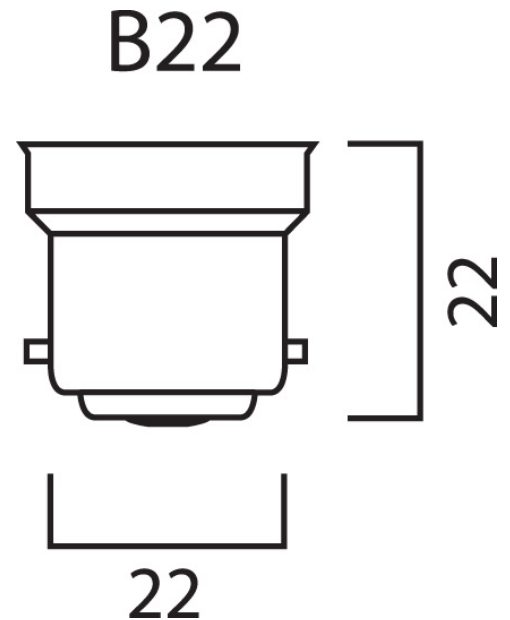

Product Overview

| | |
|-----------------------------------|---|
| Product name | ToLEDo RT Candle V5 ST 470LM 827 B22 SL |
| Technology | LED |
| Watt (Rated) (W) | 4.5 |
| Cap/Base | B22 |
| Fixture rating | Open |
| General application | Hospitality, Residential & Consumer |
| ETIM Class | EC001959 |
| Correlated colour temperature (k) | 2700 |
| Light colour | Homelight |
| CRI (Ra) | 80 |
| Colour Variation Initial (SDCM) | 6 |
| Photobiological Risk Group | RG1 |
| Wattage (W) | 4.5 |
| Power consumption (W) | 4.5 |
| Dimmable | No |
| Average life (Nominal) (h) | 15000 |
| Product EAN number | 5410288294810 |
| Warranty | 3 years |

ToLEDo RT Candle V5 ST 470LM 827 B22 SL 0029481

Useful luminous flux (#use)

470

Technical drawings

Data table

GENERAL DATA

| | |
|---|---|
| Product name | ToLEDo RT Candle V5 ST 470LM 827 B22 SL |
| Technology | LED |
| Watt (Rated) (W) | 4.5 |
| Cap/Base | B22 |
| Fixture rating | Open |
| General application | Hospitality, Residential & Consumer |
| Operating temperature range (°C) | -20°C...+40°C |
| Performance ambient temperature Tq (°C) | 25 |
| ETIM Class | EC001959 |
| Warranty | 3 years |

PACKAGING

| | |
|---------------------------------------|----------------|
| Product EAN number | 5410288294810 |
| Packaging single length / height (cm) | 11.0 |
| Packaging single width (cm) | 4.5 |
| Packaging single depth (cm) | 4.5 |
| DUN14 (inner) | 15410288294817 |
| Units per outer package | 6 |
| Packaging outer length / height (cm) | 14.3 |
| Packaging outer width (cm) | 9.7 |
| Packaging outer depth (cm) | 12.0 |