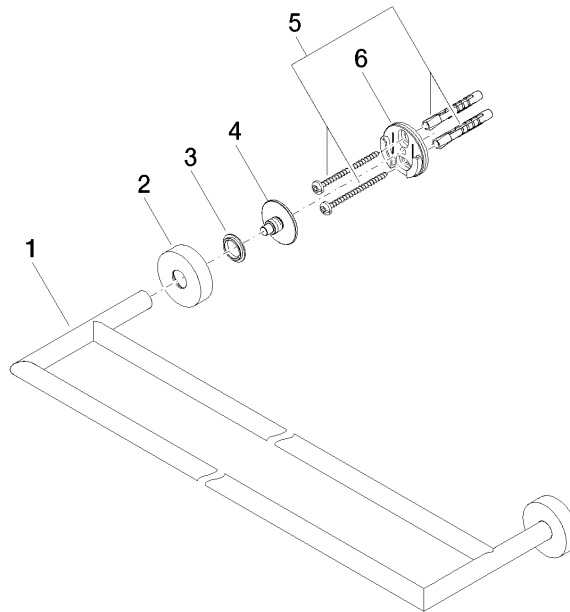

83 061 979 Product version from 7/1/2023

- gauge 600 mm
- width 640mm
- height 40 mm
- rosette Ø 40 mm
- 130mm projection

# Towel bar in two parts - Chrome

SERIES SPECIFIC

83 061 979 Product version from 7/1/2023

mm[inches]

### Spare parts list

No.	Item Number	Name	Quantity used	Delivery time
	5 05 30 31 025 00 90	Mounting Bolt Round head 4,5 x 60 mm -	2.00	14
	4 08 17 97 560 90	Holder Ø 32 x 16 mm -	2.00	14
	6 08 17 97 501 07	Holder Ø 38 x 9 mm -	2.00	14
	1 05 28 22 622 01-00	Holder double 613 x 13 x 120 mm - Chrome	1.00	20
	3 08 30 11 516 90	Ring Ø 20 x 3 mm -	2.00	14
	2 90 27 97 508 00-00	rosette	2.00	-