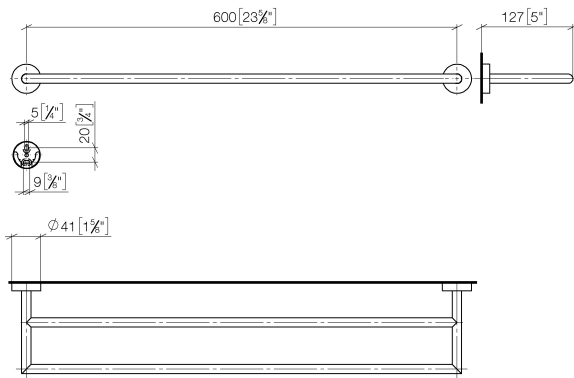

83 061 979 Product version from 7/1/2023

- gauge 600 mm
- width 640mm
- height 40 mm
- rosette Ø 40 mm
- 130mm projection

# Towel bar in two parts - Chrome

SERIES SPECIFIC

83 061 979 Product version from 7/1/2023

mm[inches]

### Spare parts list

No.	Item Number	Name	Quantity used	Delivery time
	5 05 30 31 025 00 90	Mounting Bolt Round head 4,5 x 60 mm -	2.00	14
	4 08 17 97 560 90	Holder Ø 32 x 16 mm -	2.00	14
	6 08 17 97 501 07	Holder Ø 38 x 9 mm -	2.00	14
	1 05 28 22 622 01-00	Holder double 613 x 13 x 120 mm - Chrome	1.00	20
	3 08 30 11 516 90	Ring Ø 20 x 3 mm -	2.00	14
	2 90 27 97 508 00-00	rosette	2.00	-