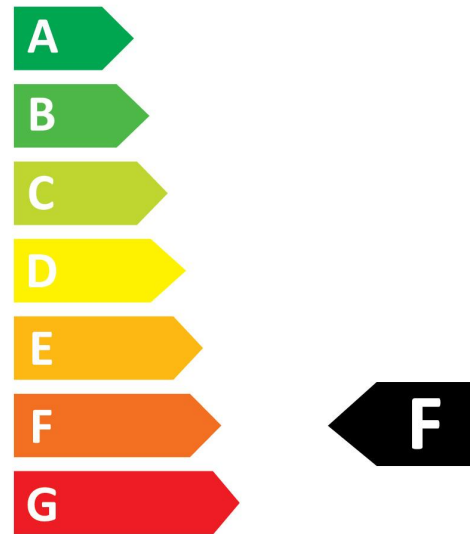

## OPTICAL DATA

Useful luminous flux (#use)	470
Luminous flux (Rated) (lm)	470
Correlated colour temperature (k)	2700
Light colour	Homelight
CRI (Ra)	80
Colour Variation Initial (SDCM)	6
Photobiological Risk Group	RG0
Lumen maintenance at end of nominal life (%)	70

## Energy label

0029575

**5**  
kWh/1000h

2019/2015

0029575

**5**  
kWh/1000h

2019/2015