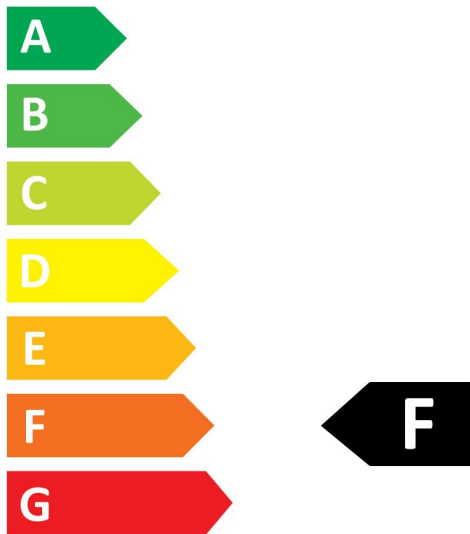

0029575

5
kWh/1000h

2019/2015