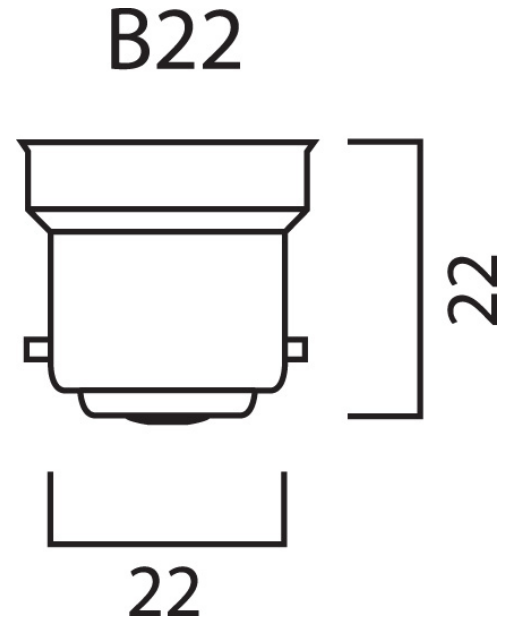

## Product Overview

Product name	ToLEDo GLS V7 470LM 827 B22 SL
Technology	LED
Watt (Rated) (W)	4.9
Cap/Base	B22
Fixture rating	Open
General application	Hospitality, Residential & Consumer
ETIM Class	EC001959
Correlated colour temperature (k)	2700
Light colour	Homelight
CRI (Ra)	80
Colour Variation Initial (SDCM)	6
Photobiological Risk Group	RG0
Wattage (W)	4.9
Power consumption (W)	4.9
Dimmable	No
Average life (Nominal) (h)	15000
Product EAN number	5410288295756
Warranty	3 years

### Technical drawings

## PHYSICAL DATA

Nominal Product Length (mm)	105
Nominal Product Diameter (mm)	60
Weight (kg)	0.03

## PACKAGING

Product EAN number	5410288295756
Packaging single length / height (cm)	6.0
Packaging single width (cm)	6.0
Packaging single depth (cm)	11.2
DUN14 (inner)	15410288295753
Units per outer package	6
Packaging outer length / height (cm)	18.8
Packaging outer width (cm)	12.7
Packaging outer depth (cm)	12.0