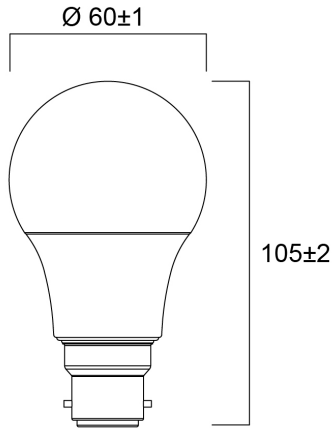

ToLEDo GLS V7 470LM 827 B22 SL 0029575

Useful luminous flux (#use)

470

Technical drawings

Data table

GENERAL DATA

Product name	ToLEDo GLS V7 470LM 827 B22 SL
Technology	LED
Watt (Rated) (W)	4.9
Cap/Base	B22
Fixture rating	Open
General application	Hospitality, Residential & Consumer
Operating temperature range (°C)	-20°C...+40°C
Performance ambient temperature Tq (°C)	25
ETIM Class	EC001959
Warranty	3 years