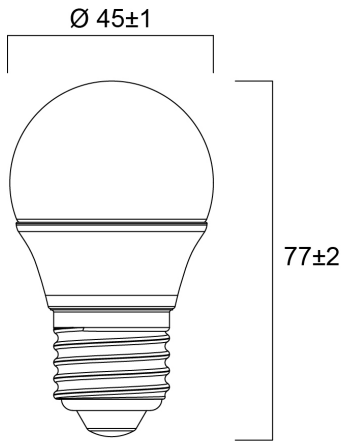

Product Overview

Product name	ToLEDo Ball V7 250LM 827 E27 SL
Technology	LED
Watt (Rated) (W)	2.5
Cap/Base	E27
Fixture rating	Open
E-number FI	4741006
Colour temperature (K)	2700
CRI (Ra)	80
Colour Variation Initial (SDCM)	6
Photobiological Risk Group	RG0
Wattage (W)	2.5
Product EAN number	5410288296197
Warranty	3 years

Technical drawings

Data table

GENERAL DATA

Product name	ToLEDo Ball V7 250LM 827 E27 SL
Technology	LED
Watt (Rated) (W)	2.5
Cap/Base	E27
Fixture rating	Open
Operating temperature range (°C)	-20°C...+40°C
Performance ambient temperature Tq (°C)	25
E-number FI	4741006
Warranty	3 years