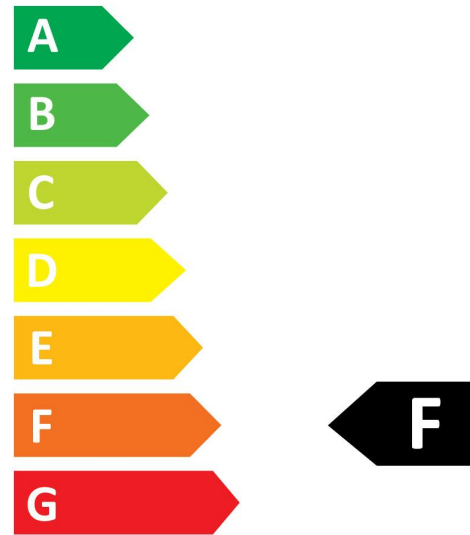

Product Overview

Product name	ToLEDo Ball V7 250LM 827 E27 SL
Technology	LED
Watt (Rated) (W)	2.5
Cap/Base	E27
Fixture rating	Open
E-number FI	4741006
Colour temperature (K)	2700
CRI (Ra)	80
Colour Variation Initial (SDCM)	6
Photobiological Risk Group	RG0
Wattage (W)	2.5
Product EAN number	5410288296197
Warranty	3 years

OPTICAL DATA

ToLEDo Ball V7 250LM 827 E27 SL 0029619

Luminous flux (Rated) (lm)	250
Colour temperature (K)	2700
CRI (Ra)	80
Colour Variation Initial (SDCM)	6
Photobiological Risk Group	RG0
Lumen maintenance at end of nominal life (%)	70

ELECTRICAL DATA

Wattage (W)	2.5
Equivalent watt (W)	25
Primary Supply/Product voltage - min (V)	220
Control gear required	No
Inrush Current (A)	1.5
Inrush Duration (μ s)	240
Lamp Energy Label (class)	F
Nominal Frequency (Hz)	50/60Hz

Energy label

0029619

3
kWh/1000h

2019/2015

0029619

3
kWh/1000h

2019/2015

Light your world