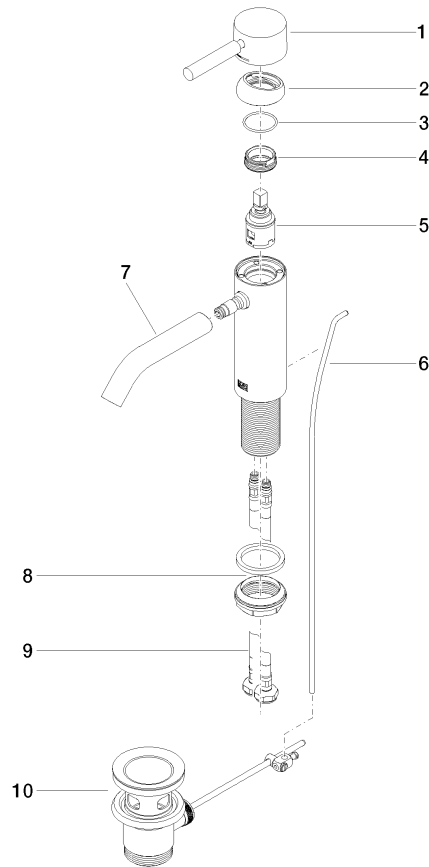

33 502 660 Product version up to 1/23/2020

- 135mm projection
- fixed spout
- circular, air-enriched flow
- height of mixer 158 mm
- height up to aerator 77 mm
- hole diameter 35 mm
- 2x screw-in M 8 x 1 pressure hose, leak-tested
- max. flow 5.7 l/min
- lead-free
- This product can help a building meet the requirements of Green Building Rating Systems, e.g. LEED®, BREEAM®, DGNB
- WRAS

33 502 660 Product version up to 1/23/2020

mm [inches]

Flow rate chart

Codes & Standards

DIN 4109

EN 817

ISO 3822

Scottish Water
Byelaws

UK Water Supply
Regulations

Ü-Zeichen

META Single-lever basin mixer with pop-up waste - Chrome

META

33 502 660 Product version up to 1/23/2020

Certificates and sustainability

DVGW_DW-
6506DN0

LGA_29

EPD-DOR-20230287 WRAS_251102
-IBA1-EN
Environmental.prod
uct-declarat

33 502 660 Product version up to 1/23/2020

Spare parts list

No.	Item Number	Name	Quantity used	Delivery time
	6 09 31 09 110-00	Pull rod for pop-up waste Ø 4 x 384 mm - Chrome	1.00	20
	9 04 30 04 100 00 90	High pressure hose M8x1 x 3/8" x 420 mm -	2.00	14
	10 90 11 01 001 00-00	Basin Waste - Chrome	1.00	20
	2 09 28 30 041-00	Cover Ø 50 x 76,8 mm - Chrome	1.00	20
	4 09 24 04 266 90	Mounting Ø 28 x 10,8 mm -	1.00	14
	3 09 14 10 091 90	O-Ring NBR 70 26,5 x 1,72 mm -	1.00	14
	7 90 11 06 207 00-00	Spout 90 x 145 x 35 mm, 5,68 l/min. - Chrome	1.00	20
	5 90 15 05 042 00 90	Cartridge Ø 25 x 52 mm -	1.00	14
	8 04 23 10 044 07 90	Attachment set with seals M34 x 1 -	1.00	14
	1 90 20 66 002 00-00	Handle for washstand deck mounting Lever 52 x 35 x 117 mm - Chrome	1.00	20