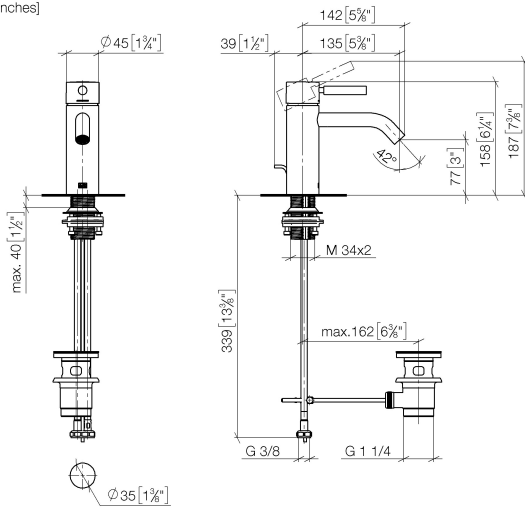

33 502 660 Product version up to 1/23/2020

- 135mm projection
- fixed spout
- circular, air-enriched flow
- height of mixer 158 mm
- height up to aerator 77 mm
- hole diameter 35 mm
- 2x screw-in M 8 x 1 pressure hose, leak-tested
- max. flow 5.7 l/min
- lead-free
- This product can help a building meet the requirements of Green Building Rating Systems, e.g. LEED®, BREEAM®, DGNB
- WRAS

33 502 660 Product version up to 1/23/2020

mm [inches]

Flow rate chart

Codes & Standards

DIN 4109

EN 817

ISO 3822

Scottish Water
Byelaws

UK Water Supply
Regulations

Ü-Zeichen

META Single-lever basin mixer with pop-up waste - Chrome

META

33 502 660 Product version up to 1/23/2020

Certificates and sustainability

DVGW_DW-
6506DN0

LGA_29

EPD-DOR-20230287 WRAS_251102
-IBA1-EN
Environmental.prod
uct-declarat

33 502 660 Product version up to 1/23/2020

Spare parts list

No.	Item Number	Name	Quantity used	Delivery time
	6 09 31 09 110-00	Pull rod for pop-up waste Ø 4 x 384 mm - Chrome	1.00	20
	9 04 30 04 100 00 90	High pressure hose M8x1 x 3/8" x 420 mm -	2.00	14
	10 90 11 01 001 00-00	Basin Waste - Chrome	1.00	20
	2 09 28 30 041-00	Cover Ø 50 x 76,8 mm - Chrome	1.00	20
	4 09 24 04 266 90	Mounting Ø 28 x 10,8 mm -	1.00	14
	3 09 14 10 091 90	O-Ring NBR 70 26,5 x 1,72 mm -	1.00	14
	7 90 11 06 207 00-00	Spout 90 x 145 x 35 mm, 5,68 l/min. - Chrome	1.00	20
	5 90 15 05 042 00 90	Cartridge Ø 25 x 52 mm -	1.00	14
	8 04 23 10 044 07 90	Attachment set with seals M34 x 1 -	1.00	14
	1 90 20 66 002 00-00	Handle for washstand deck mounting Lever 52 x 35 x 117 mm - Chrome	1.00	20