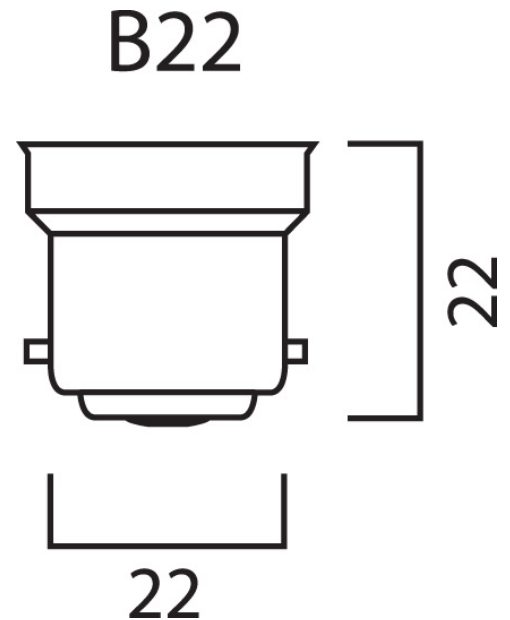

Product Overview

Product name	ToLEDo GLS V7 806LM 827 B22 SL
Technology	LED
Watt (Rated) (W)	8
Cap/Base	B22
Fixture rating	Open
General application	Hospitality, Residential & Consumer
ETIM Class	EC001959
Correlated colour temperature (k)	2700
Light colour	Homelight
CRI (Ra)	80
Colour Variation Initial (SDCM)	6
Photobiological Risk Group	RG0
Wattage (W)	8
Power consumption (W)	8
Dimmable	No
Average life (Nominal) (h)	15000
Product EAN number	5410288295794
Warranty	3 years

ToLEDo GLS V7 806LM 827 B22 SL
0029579

Useful luminous flux (#use)

806

Technical drawings

Data table

GENERAL DATA

Product name	ToLEDo GLS V7 806LM 827 B22 SL
Technology	LED
Watt (Rated) (W)	8
Cap/Base	B22
Fixture rating	Open
General application	Hospitality, Residential & Consumer
Operating temperature range (°C)	-20°C...+40°C
Performance ambient temperature Tq (°C)	25
ETIM Class	EC001959
Warranty	3 years

Product EAN number	5410288295794
Packaging single length / height (cm)	6.0
Packaging single width (cm)	6.0
Packaging single depth (cm)	11.2
DUN14 (inner)	15410288295791
Units per outer package	6
Packaging outer length / height (cm)	18.8
Packaging outer width (cm)	12.7
Packaging outer depth (cm)	12.0