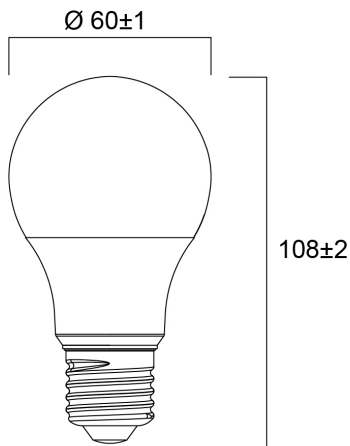

Product Overview

Product name	ToLEDo GLS V7 806LM 827 B22 SL
Technology	LED
Watt (Rated) (W)	8
Cap/Base	B22
Fixture rating	Open
General application	Hospitality, Residential & Consumer
ETIM Class	EC001959
Correlated colour temperature (k)	2700
Light colour	Homelight
CRI (Ra)	80
Colour Variation Initial (SDCM)	6
Photobiological Risk Group	RG0
Wattage (W)	8
Power consumption (W)	8
Dimmable	No
Average life (Nominal) (h)	15000
Product EAN number	5410288295794
Warranty	3 years

ToLEDo GLS V7 806LM 827 B22 SL
0029579

Useful luminous flux (#use)

806

Technical drawings

Data table

GENERAL DATA

Product name	ToLEDo GLS V7 806LM 827 B22 SL
Technology	LED
Watt (Rated) (W)	8
Cap/Base	B22
Fixture rating	Open
General application	Hospitality, Residential & Consumer
Operating temperature range (°C)	-20°C...+40°C
Performance ambient temperature Tq (°C)	25
ETIM Class	EC001959
Warranty	3 years

Product EAN number	5410288295794
Packaging single length / height (cm)	6.0
Packaging single width (cm)	6.0
Packaging single depth (cm)	11.2
DUN14 (inner)	15410288295791
Units per outer package	6
Packaging outer length / height (cm)	18.8
Packaging outer width (cm)	12.7
Packaging outer depth (cm)	12.0