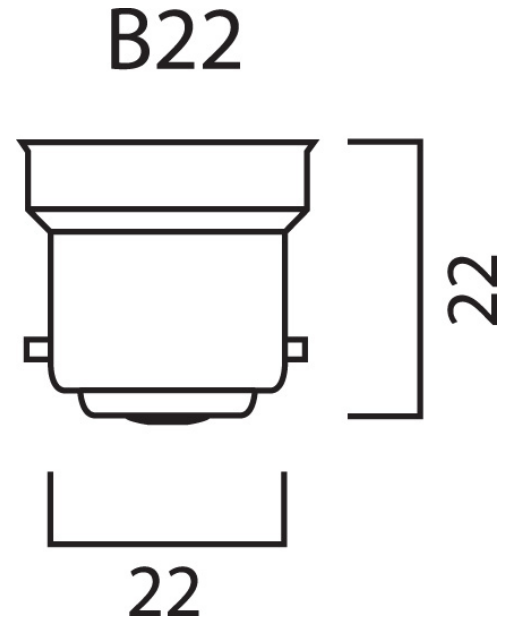

Product Overview

Product name	ToLEDo GLS V7 1055LM 827 B22 SL
Technology	LED
Watt (Rated) (W)	9.5
Cap/Base	B22
Fixture rating	Open
General application	Hospitality, Residential & Consumer
ETIM Class	EC001959
Correlated colour temperature (k)	2700
Light colour	Homelight
CRI (Ra)	80
Colour Variation Initial (SDCM)	6
Photobiological Risk Group	RG0
Wattage (W)	9.5
Power consumption (W)	9.5
Dimmable	No
Average life (Nominal) (h)	15000
Product EAN number	5410288295886
Warranty	3 years

ToLEDo GLS V7 1055LM 827 B22 SL 0029588

Useful luminous flux (#use)

1055

Technical drawings

Data table

GENERAL DATA

Product name	ToLEDo GLS V7 1055LM 827 B22 SL
Technology	LED
Watt (Rated) (W)	9.5
Cap/Base	B22
Fixture rating	Open
General application	Hospitality, Residential & Consumer
Operating temperature range (°C)	-20°C...+40°C
Performance ambient temperature Tq (°C)	25
ETIM Class	EC001959
Warranty	3 years

Product EAN number	5410288295886
Packaging single length / height (cm)	6.0
Packaging single width (cm)	6.0
Packaging single depth (cm)	11.2
DUN14 (inner)	15410288295883
Units per outer package	6
Packaging outer length / height (cm)	18.8
Packaging outer width (cm)	12.7
Packaging outer depth (cm)	12.0