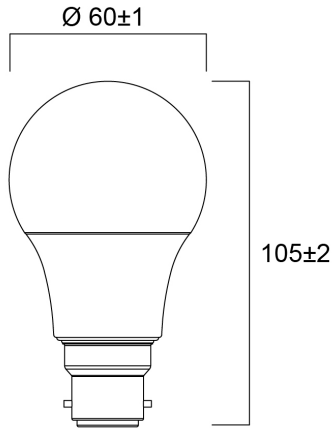

Product Overview

Product name	ToLEDo GLS V7 1055LM 827 B22 SL
Technology	LED
Watt (Rated) (W)	9.5
Cap/Base	B22
Fixture rating	Open
General application	Hospitality, Residential & Consumer
ETIM Class	EC001959
Correlated colour temperature (k)	2700
Light colour	Homelight
CRI (Ra)	80
Colour Variation Initial (SDCM)	6
Photobiological Risk Group	RG0
Wattage (W)	9.5
Power consumption (W)	9.5
Dimmable	No
Average life (Nominal) (h)	15000
Product EAN number	5410288295886
Warranty	3 years

ToLEDo GLS V7 1055LM 827 B22 SL 0029588

Useful luminous flux (#use)

1055

Technical drawings

Data table

GENERAL DATA

Product name	ToLEDo GLS V7 1055LM 827 B22 SL
Technology	LED
Watt (Rated) (W)	9.5
Cap/Base	B22
Fixture rating	Open
General application	Hospitality, Residential & Consumer
Operating temperature range (°C)	-20°C...+40°C
Performance ambient temperature Tq (°C)	25
ETIM Class	EC001959
Warranty	3 years

LIFETIME DATA

Lifespan L70 B50	15000
Average life (Nominal) (h)	15000
Average life (Rated) (h)	15000

PHYSICAL DATA

Nominal Product Length (mm)	107
Nominal Product Diameter (mm)	60
Weight (kg)	0.03

PACKAGING

Product EAN number	5410288295886
Packaging single length / height (cm)	6.0
Packaging single width (cm)	6.0
Packaging single depth (cm)	11.2
DUN14 (inner)	15410288295883
Units per outer package	6
Packaging outer length / height (cm)	18.8
Packaging outer width (cm)	12.7
Packaging outer depth (cm)	12.0