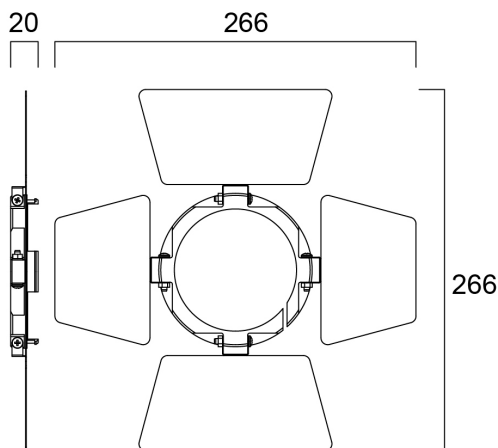

# Beacon XL/XXL BARN DOOR

Item No: 2058328

Concord

Barn door accessory, black RAL 9006, attachment to control light fall, ideal for high-end retail applications, suitable for use with Beacon XL, Beacon XL Tune II, Beacon XL Muse, Beacon XL Accent and Beacon XXL, dimension: Ø113mm.

### Dimensions (mm)

## Packaging

Product EAN number	5025768583287
Packaging single length / height (cm)	31.0
Packaging single width (cm)	31.0
Packaging single depth (cm)	31.0
DUN14 (inner)	05025768583287
Units per outer package	1
Packaging outer length / height (cm)	31.0
Packaging outer width (cm)	31.0
Packaging outer depth (cm)	31.0