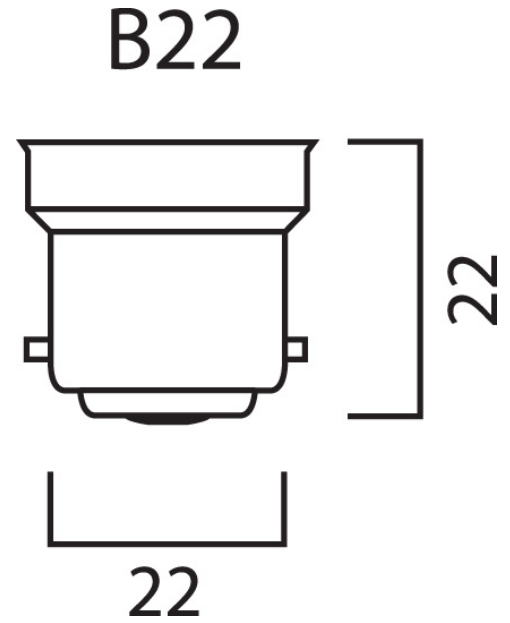

Technical drawings

Data table

GENERAL DATA

Product name	ToLEDo Candle V7 806LM 827 B22 SL
Technology	LED
Watt (Rated) (W)	6.5
Cap/Base	B22
Fixture rating	Open
General application	Hospitality, Residential & Consumer
Operating temperature range (°C)	-20°C...+40°C
Performance ambient temperature Tq (°C)	25
ETIM Class	EC001959
Warranty	3 years