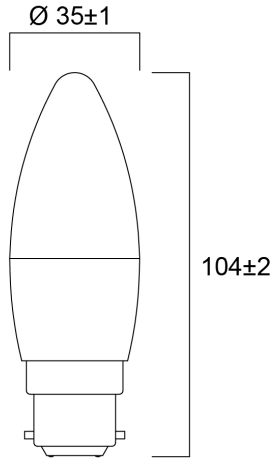

Technical drawings

Data table

GENERAL DATA

Product name	ToLEDo Candle V7 806LM 827 B22 SL
Technology	LED
Watt (Rated) (W)	6.5
Cap/Base	B22
Fixture rating	Open
General application	Hospitality, Residential & Consumer
Operating temperature range (°C)	-20°C...+40°C
Performance ambient temperature Tq (°C)	25
ETIM Class	EC001959
Warranty	3 years