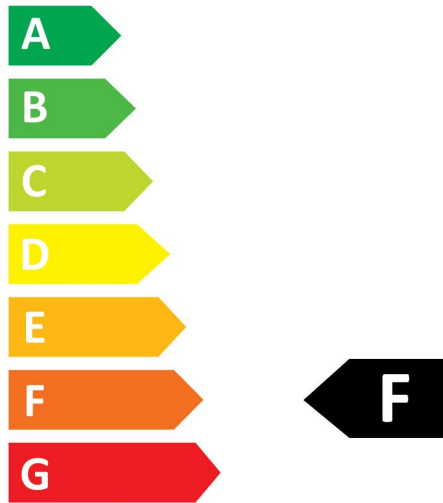

TOLEDO BALL

ToLEDo Ball V7 250LM 827 E27 SL
0029619

0029619

3
kWh/1000h

2019/2015