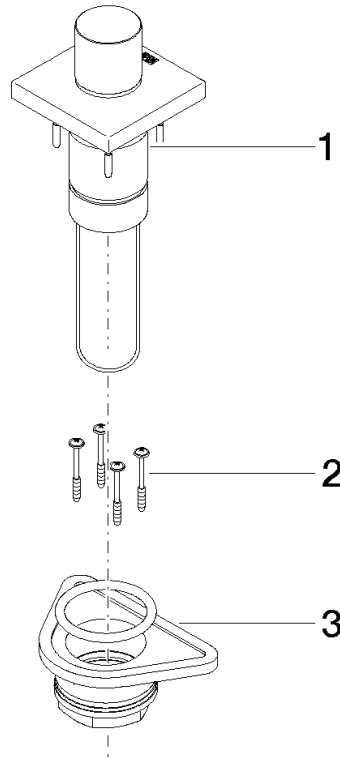

Control element for concealed mounting 140 x 95 x 90 mm - Chrome

SPARE PARTS

04 20 97 059 00

	Chrome	04 20 97 059 00-00
	Brushed Platinum	04 20 97 059 00-06
	Platinum	04 20 97 059 00-08
	Brushed Durabronze (23kt Gold)	04 20 97 059 00-28
	Cyprium	04 20 97 059 00-49
	Brushed Dark Platinum	04 20 97 059 00-99

Control element for concealed mounting 140 x 95 x 90 mm - Chrome

SPARE PARTS

04 20 97 059 00

Control element for concealed mounting 140 x 95 x 90 mm - Chrome

SPARE PARTS

04 20 97 059 00

04 20 97 059 00

Parts for other finishes can be found here: Brushed Platinum

Spare parts list

No.	Item Number	Name	Quantity used	Delivery time
2	90 12 12 002 00 90	Fixing cap white Ø 15 x 12 mm -	1.00	14
4	04 23 10 044 02 90	Mounting with seals M34 x 1 -	1.00	14
3	90 27 98 027 00-00	Rosette Set DB logo 60 x 60 x 9 mm - Chrome	1.00	-
Spare part can no longer be ordered, please order the replacement item				
1	04 28 10 155 00-00	Handle Ø 29 x 29 mm - Chrome	1.00	20