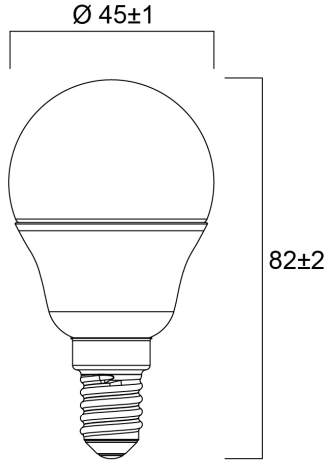

Product Overview

Product name	ToLEDo Ball V7 250LM 827 E14 SL
Technology	LED
Watt (Rated) (W)	2.5
Cap/Base	E14
Fixture rating	Open
E-number FI	4741005
Colour temperature (K)	2700
CRI (Ra)	80
Colour Variation Initial (SDCM)	6
Photobiological Risk Group	RG0
Wattage (W)	2.5
Product EAN number	5410288296180
Warranty	3 years

Technical drawings

Data table

GENERAL DATA

Product name	ToLEDo Ball V7 250LM 827 E14 SL
Technology	LED
Watt (Rated) (W)	2.5
Cap/Base	E14
Fixture rating	Open
Operating temperature range (°C)	-20°C...+40°C
Performance ambient temperature Tq (°C)	25
E-number FI	4741005
Warranty	3 years

LIFETIME DATA

Lifespan L70 B50	15000
Average life (Rated) (h)	15000

PHYSICAL DATA

Nominal Product Length (mm)	82
Nominal Product Diameter (mm)	45
Weight (kg)	0.018

PACKAGING

Single packaging type	Carton
Product EAN number	5410288296180
Packaging single width (cm)	5.0
Packaging single depth (cm)	9.5
DUN14 (outer)	15410288296187
Packaging outer length / height (cm)	15.8