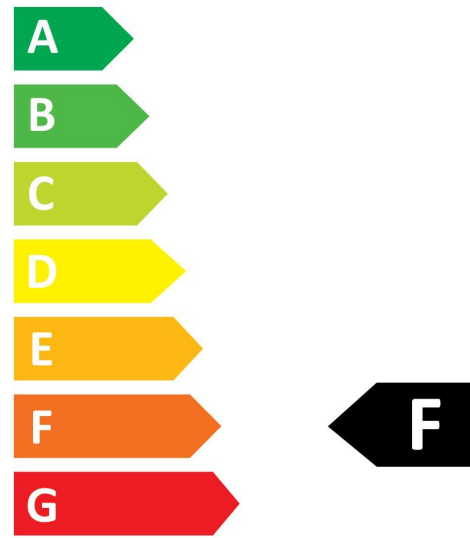

Product Overview

Product name	ToLEDo Ball V7 250LM 827 E14 SL
Technology	LED
Watt (Rated) (W)	2.5
Cap/Base	E14
Fixture rating	Open
E-number FI	4741005
Colour temperature (K)	2700
CRI (Ra)	80
Colour Variation Initial (SDCM)	6
Photobiological Risk Group	RG0
Wattage (W)	2.5
Product EAN number	5410288296180
Warranty	3 years

OPTICAL DATA

Luminous flux (Rated) (lm)	250
----------------------------	-----

ToLEDo Ball V7 250LM 827 E14 SL 0029618

Colour temperature (K)	2700
CRI (Ra)	80
Colour Variation Initial (SDCM)	6
Photobiological Risk Group	RG0
Lumen maintenance at end of nominal life (%)	70

ELECTRICAL DATA

Wattage (W)	2.5
Equivalent watt (W)	25
Primary Supply/Product voltage - min (V)	220
Control gear required	No
Inrush Current (A)	1.5
Inrush Duration (μ s)	240
Lamp Energy Label (class)	F
Nominal Frequency (Hz)	50/60Hz

Energy label

 **ENERG** ⚡
SYLVANIA
0029618

3
kWh/1000h

2019/2015

 **ENERG** ⚡
SYLVANIA
0029618

3
kWh/1000h

2019/2015

Light your world