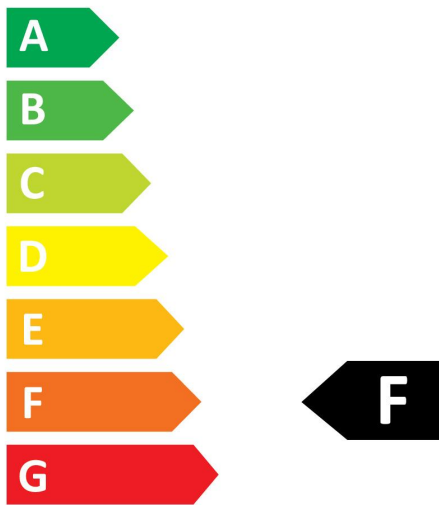

TOLEDO BALL

ToLEDo Ball V7 250LM 827 E14 SL
0029618

0029618

3
kWh/1000h

2019/2015