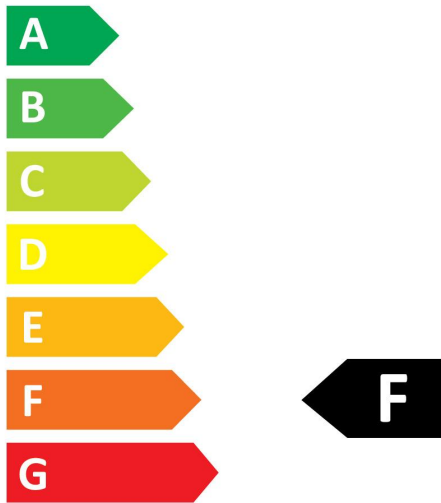

TOLEDO BALL

ToLEDo Ball V7 250LM 827 E14 SL

0029618

Packaging

Single packaging type	Carton
Product EAN number	5410288296180
Packaging single length / height (cm)	5.0
Packaging single width (cm)	5.0
Packaging single depth (cm)	9.5
DUN14 (outer)	15410288296187
Units per outer package	6
Packaging outer length / height (cm)	15.8
Packaging outer width (cm)	10.7
Packaging outer depth (cm)	10.2

Safety data

Optimal operating condition (°C)	-20-40
Breakage cleaning instructions	Not applicable
Special purpose lamp	No
Dry applications use only	Yes
Suitable for household illumination	Yes
Safety message	Not Suitable for totally enclosed fixtures

PHOTOMETRY

TECHNICAL DRAWINGS

TOLEDO BALL

ToLEDo Ball V7 250LM 827 E14 SL
0029618

SYLVANIA

0029618

3
kWh/1000h

2019/2015