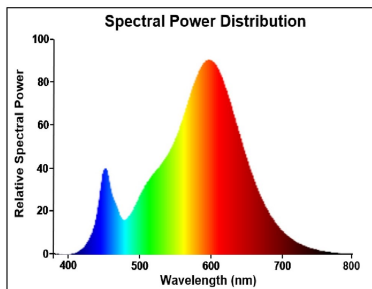

TOLEDO BALL

ToLEDo Ball V7 250LM 827 E14 SL

0029618

Packaging

Single packaging type	Carton
Product EAN number	5410288296180
Packaging single length / height (cm)	5.0
Packaging single width (cm)	5.0
Packaging single depth (cm)	9.5
DUN14 (outer)	15410288296187
Units per outer package	6
Packaging outer length / height (cm)	15.8
Packaging outer width (cm)	10.7
Packaging outer depth (cm)	10.2

Safety data

Optimal operating condition (°C)	-20-40
Breakage cleaning instructions	Not applicable
Special purpose lamp	No
Dry applications use only	Yes
Suitable for household illumination	Yes
Safety message	Not Suitable for totally enclosed fixtures

PHOTOMETRY

TECHNICAL DRAWINGS