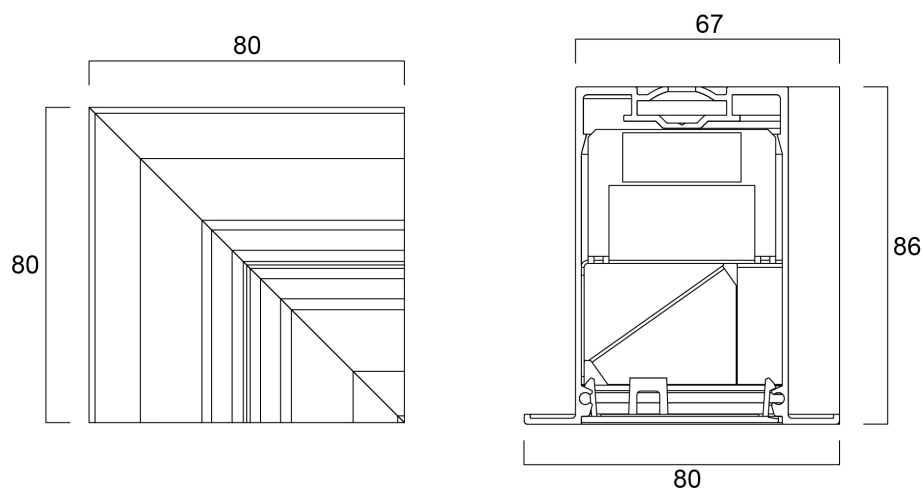

Concord

MC2 TRIM 90° HORIZ-CORNER WHT OPAL 2093157

Features

- 2093157 MC2 TRIM 90° HORIZ-CORNER WHT OPAL 90 degree horizontal corner accessory, white RAL 9016, trim detail for plasterboard ceilings, diffuser: opal, ideal for recessed installations to create corners, squares or U-shape continuous line frameworks, suitable for use on Mini Continuum II.

Product Overview

Product name	MC2 TRIM 90° HORIZ-CORNER WHT OPAL
Technology	Accessory
Housing	Aluminium
Mount	Ceiling recessed mounting
Environment	Internal
E-number FI	4237862
Colour Variation Initial (SDCM)	3
Housing colour	White
IP rating	IP20
IK rating	IK02
Product EAN number	5025768931576
Warranty	5 years

Concord

MC2 TRIM 90° HORIZ-CORNER WHT OPAL 2093157

Technical drawings

Data table

GENERAL DATA

Product name	MC2 TRIM 90° HORIZ-CORNER WHT OPAL
Technology	Accessory
Housing	Aluminium
Mount	Ceiling recessed mounting
Environment	Internal
E-number FI	4237862
Warranty	5 years

Housing colour	White
IP rating	IP20
IK rating	IK02
Diffuser finish	Opal
Weight (kg)	0.5

PACKAGING

Single packaging type	Plastic
Product EAN number	5025768931576
Packaging single width (cm)	20.0
Packaging single depth (cm)	10.0
DUN14 (outer)	05025768931576
Packaging outer length / height (cm)	15.0