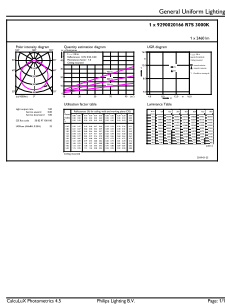

## Maatschets

Product	D	C
CoreProLED linearD 17.5-150W R7S 118 830	42 mm	118 mm

## Fotometrische gegevens

General uniform lighting - CoreProLED linearD 17.5-150W R7S 118 830

Light Distribution Diagram - CoreProLED linearD 17.5-150W R7S 118 830

## Fotometrische gegevens

Spectral Power Distribution Colour - CoreProLED linearD 17.5-150W R7S 118 830