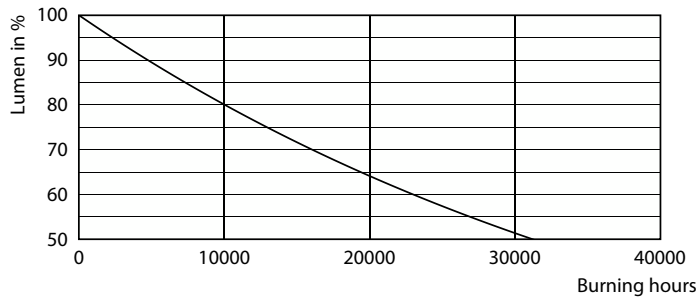

Levensduur

Lumen Maintenance Diagram - CoreProLED linearD 17.5-150W R7S 118 830