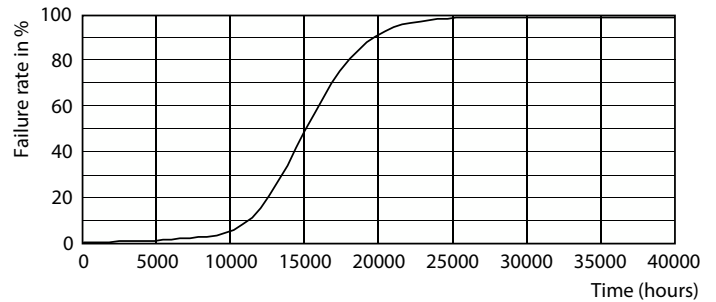

Life Expectancy Diagram - CoreProLED linearD 17.5-150W R7S 118 830