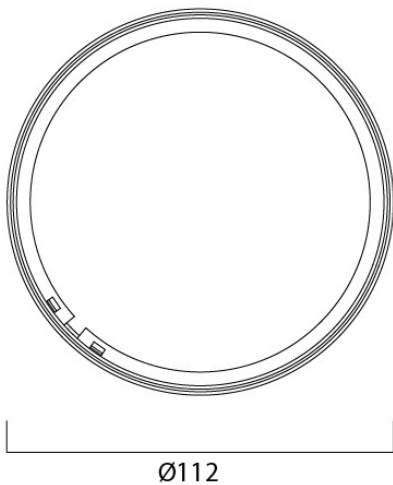

BEACON XL MUSE HONEYCOMB

Item No: 2093114

Concord

2093114 BEACON XL HONEYCOMB Honeycomb accessory, black RAL 9006, attachment for reducing glare, ideal for museum, gallery and high-end retail environments, suitable for use on Beacon XL Muse, dimension: Ø112mm.

Technical Assets

Dimensions (mm)

Photometrics

General data

| | |
|---------------------|-----------------------------|
| Product name | BEACON XL MUSE HONEYCOMB |
| Technology | Accessory |
| Accessory type | Optical |
| Housing | Aluminium |
| General application | Museums & Galleries, Retail |
| ETIM Class | EC002558 |
| Warranty | 5 years |

Optical data

| | |
|-------------------------|---|
| Adjustable chromaticity | N |
|-------------------------|---|

Physical data

| | |
|----------------|-------|
| Housing colour | Black |
| Weight (kg) | 0.5 |

BEACON XL MUSE HONEYCOMB

Item No: 2093114

Concord

Packaging

| | |
|---------------------------------------|----------------|
| Product EAN number | 5025768931149 |
| Packaging single length / height (cm) | 30.0 |
| Packaging single width (cm) | 30.0 |
| Packaging single depth (cm) | 20.0 |
| DUN14 (inner) | 05025768931149 |
| Units per outer package | 1 |
| Packaging outer length / height (cm) | 30.0 |
| Packaging outer width (cm) | 30.0 |
| Packaging outer depth (cm) | 20.0 |