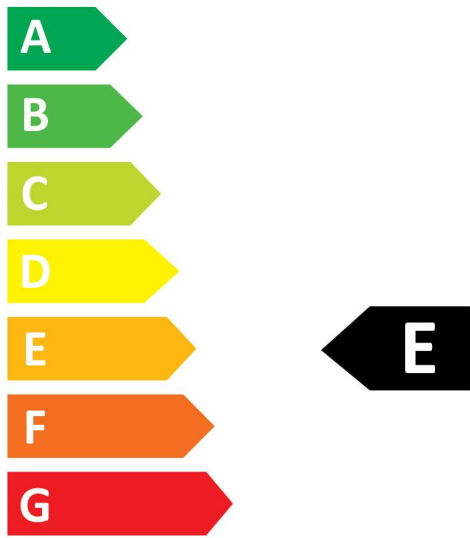

SYLVANIA

ToLEDo Candle V7 806LM 865 E14 SL
0029616

SAFETY DATA

Optimal operating condition (°C)	-20-40
Breakage cleaning instructions	Not applicable
Special purpose lamp	No
Dry applications use only	No
Suitable for household illumination	No
Safety message	Not Suitable for totally enclosed fixtures

Energy label

ENERG ⚡
SYLVANIA
0029616

7
kWh/1000h

2019/2015

ENERG ⚡
SYLVANIA
0029616