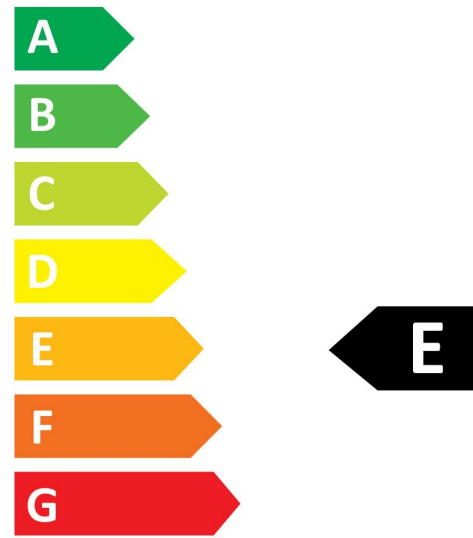

### Product Overview

Product name	ToLEDo Candle V7 806LM 865 E14 SL
Technology	LED
Watt (Rated) (W)	6.5
Cap/Base	E14
Fixture rating	Open
E-number FI	4741004
Colour temperature (K)	6500
CRI (Ra)	80
Colour Variation Initial (SDCM)	6
Photobiological Risk Group	RG0
Wattage (W)	6.5
Product EAN number	5410288296166
Warranty	3 years

## Energy label

 **ENERG** ⚡  
**SYLVANIA**  
0029616

**7**  
kWh/1000h

2019/2015

 **ENERG** ⚡  
**SYLVANIA**  
0029616

**7**  
kWh/1000h

2019/2015

Light your world