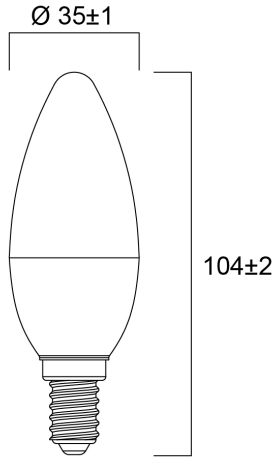

### Product Overview

Product name	ToLEDo Candle V7 806LM 865 E14 SL
Technology	LED
Watt (Rated) (W)	6.5
Cap/Base	E14
Fixture rating	Open
E-number FI	4741004
Colour temperature (K)	6500
CRI (Ra)	80
Colour Variation Initial (SDCM)	6
Photobiological Risk Group	RG0
Wattage (W)	6.5
Product EAN number	5410288296166
Warranty	3 years

## Technical drawings

### PHYSICAL DATA

Nominal Product Length (mm)	104
Nominal Product Diameter (mm)	35
Weight (kg)	0.018