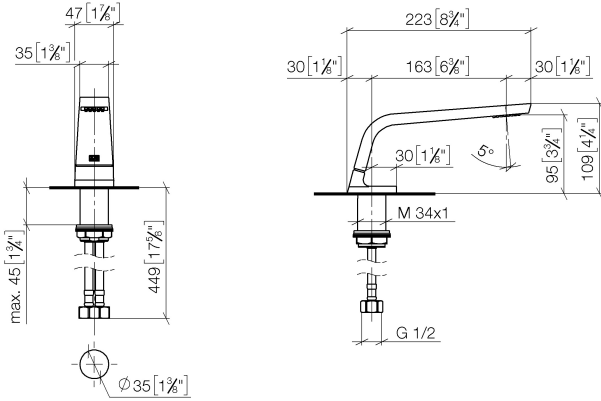

**CL.1 Deck-mounted basin spout without pop-up waste - Brushed Platinum**

CL.1

13 714 705 Product version from 7/1/2021 to 6/15/2021

- 160mm projection
- fixed spout
- rectangular spray pattern with 40 individual jets
- height of mixer 108 mm
- height up to aerator 94 mm
- hole diameter 35 mm
- 2x screw-in M 10 x 1 pressure hose, leak-tested
- 1/2" connection
- max. flow 4 l/min
- lead-free
- This product can help a building meet the requirements of Green Building Rating Systems, e.g. LEED®, BREEAM®, DGNB
- WRAS

13 714 705 Product version from 7/1/2021 to 6/15/2021

mm [inches]

**Flow rate chart**

**Codes & Standards**

ASME A112.18.1	cUPC	DIN 4109	EPA WaterSense
Executive Order no. 1007	ISO 3822	NSF372	NSF61
Scottish Water Byelaws	UK Water Supply Regulations	Ü-Zeichen	WaterSense

## CL.1 Deck-mounted basin spout without pop-up waste - Brushed Platinum

CL.1

13 714 705 Product version from 7/1/2021 to 6/15/2021

Parts for other finishes can be found here: [Chrome](#)

**Spare parts list**

No.	Item Number	Name	Quantity used	Delivery time
	5 09 14 10 130 90	O-Ring EPDM 70 14,0 x 2,00 mm -	1.00	14
	1 90 11 70 002 00-06	Spout 45 x 100 x 213 mm - Brushed Platinum	1.00	20
	9 04 23 10 044 06 90	Mounting with seals M34 x 1 -	1.00	14
	6 09 11 10 055 10 90	Connection 19 x 35 x 26 mm -	1.00	14
	4 09 23 01 034 90	Flow limiter white 4 l/min. -	1.00	14
	7 04 30 04 016 00 90	High pressure hose M10x1 x 420 mm -	2.00	-
	Spare part can no longer be ordered, please order the replacement item			
	0430041040090	High pressure hose M10x1 x 3/8" x 420 mm -		
	2 09 31 11 044 90	Mounting Threaded pin with hexagon socket with cup point M4 x 5 mm -	1.00	14
	3 09 16 01 016 90	Ring Retaining ring Ø 10 x 1 mm -	1.00	14
	8 09 30 01 208 90	Connection Ø 34 x 65 mm -	1.00	14
	10 90 23 30 040 00-06	Union piece - Brushed Platinum	2.00	20