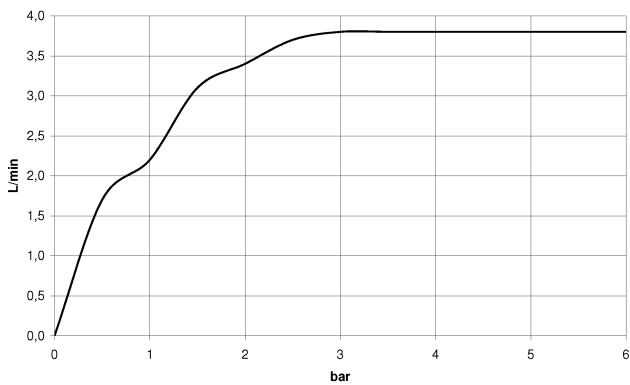

**CL.1 Deck-mounted basin spout without pop-up waste - Brushed Platinum**

CL.1

13 714 705 Product version from 7/1/2021 to 6/15/2021

- 160mm projection
- fixed spout
- rectangular spray pattern with 40 individual jets
- height of mixer 108 mm
- height up to aerator 94 mm
- hole diameter 35 mm
- 2x screw-in M 10 x 1 pressure hose, leak-tested
- 1/2" connection
- max. flow 4 l/min
- lead-free
- This product can help a building meet the requirements of Green Building Rating Systems, e.g. LEED®, BREEAM®, DGNB
- WRAS

13 714 705 Product version from 7/1/2021 to 6/15/2021

mm [inches]

**Flow rate chart**

**Codes & Standards**

ASME A112.18.1	cUPC	DIN 4109	EPA WaterSense
Executive Order no. 1007	ISO 3822	NSF372	NSF61
Scottish Water Byelaws	UK Water Supply Regulations	Ü-Zeichen	WaterSense