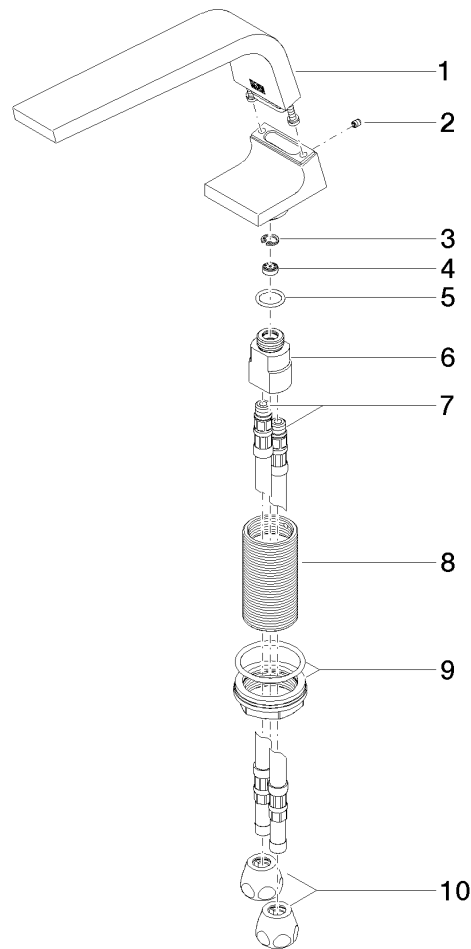

**CL.1 Deck-mounted basin spout without pop-up waste - Brushed Platinum**

CL.1

13 714 705 Product version from 7/1/2021 to 6/15/2021

- 160mm projection
- fixed spout
- rectangular spray pattern with 40 individual jets
- height of mixer 108 mm
- height up to aerator 94 mm
- hole diameter 35 mm
- 2x screw-in M 10 x 1 pressure hose, leak-tested
- 1/2" connection
- max. flow 4 l/min
- lead-free
- This product can help a building meet the requirements of Green Building Rating Systems, e.g. LEED®, BREEAM®, DGNB
- WRAS

13 714 705 Product version from 7/1/2021 to 6/15/2021

mm [inches]

**Flow rate chart**

**Codes & Standards**

ASME A112.18.1	cUPC	DIN 4109	EPA WaterSense
Executive Order no. 1007	ISO 3822	NSF372	NSF61
Scottish Water Byelaws	UK Water Supply Regulations	Ü-Zeichen	WaterSense

## CL.1 Deck-mounted basin spout without pop-up waste - Brushed Platinum

CL.1

13 714 705 Product version from 7/1/2021 to 6/15/2021

Parts for other finishes can be found here: [Chrome](#)

**Spare parts list**

No.	Item Number	Name	Quantity used	Delivery time
	5 09 14 10 130 90	O-Ring EPDM 70 14,0 x 2,00 mm -	1.00	14
	1 90 11 70 002 00-06	Spout 45 x 100 x 213 mm - Brushed Platinum	1.00	20
	9 04 23 10 044 06 90	Mounting with seals M34 x 1 -	1.00	14
	6 09 11 10 055 10 90	Connection 19 x 35 x 26 mm -	1.00	14
	4 09 23 01 034 90	Flow limiter white 4 l/min. -	1.00	14
	7 04 30 04 016 00 90	High pressure hose M10x1 x 420 mm -	2.00	-
	Spare part can no longer be ordered, please order the replacement item			
	0430041040090	High pressure hose M10x1 x 3/8" x 420 mm -		
	2 09 31 11 044 90	Mounting Threaded pin with hexagon socket with cup point M4 x 5 mm -	1.00	14
	3 09 16 01 016 90	Ring Retaining ring Ø 10 x 1 mm -	1.00	14
	8 09 30 01 208 90	Connection Ø 34 x 65 mm -	1.00	14
	10 90 23 30 040 00-06	Union piece - Brushed Platinum	2.00	20