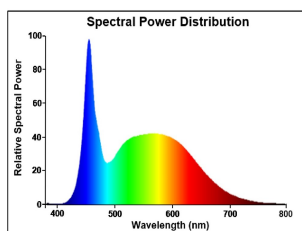

TOLEDO CANDLE

ToLEDo Candle V7 806LM 865 E14 SL
0029616

Wattage (W)	6.5
Dimmable	No
Average life (Nominal) (h)	15000
Product EAN number	5410288296166

PHOTOMETRY