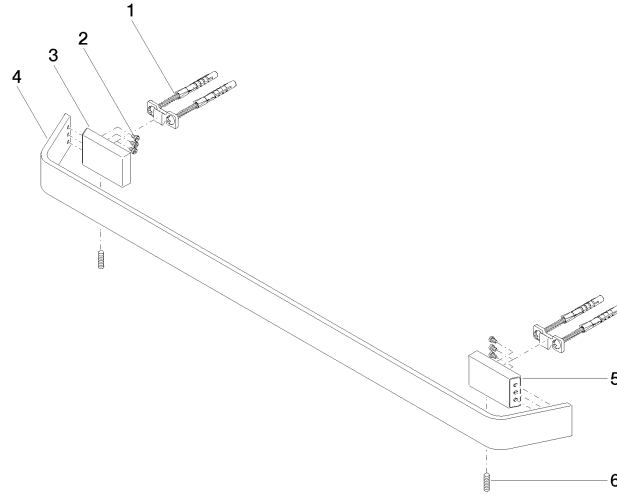

CL.1 Towel bar - Brushed Dark Platinum

CL.1

83 060 705 Product version from 3/9/2015

- gauge 599 mm
- width 673mm
- height 35 mm
- 70mm projection

	Brushed Dark Platinum	83 060 705-99
	Chrome	83 060 705-00
	Brushed Platinum	83 060 705-06
	Dark Chrome	83 060 705-19
	Brushed Light Gold (PVD)	83 060 705-27
	Brushed Champagne (22kt Gold)	83 060 705-46
	Champagne (22kt Gold)	83 060 705-47

83 060 705 Product version from 3/9/2015

mm [inches]

83 060 705 Product version from 3/9/2015

Parts for other finishes can be found here: [Chrome](#)

Spare parts list

No.	Item Number	Name	Quantity used	Delivery time
3	08 17 70 500-99	Holder Wall bracket left 60 x 12 x 35 mm - Brushed Dark Platinum	1.00	40
6	04 31 11 113 00 90	Mounting Threaded pin M5 x 12 mm -	2.00	14
1	05 17 20 758 00 90	Attachment set 37 x 14 x 65 mm -	2.00	14
5	08 17 70 501-99	Holder Wall bracket right 60 x 12 x 35 mm - Brushed Dark Platinum	1.00	40
4	08 17 70 550-99	Holder for towel rail Rod 675 x 35 x 70 mm - Brushed Dark Platinum	1.00	40
2	09 30 30 191 90	Mounting Cylinder head screw with hexagon socket M3 x 5 mm -	6.00	14