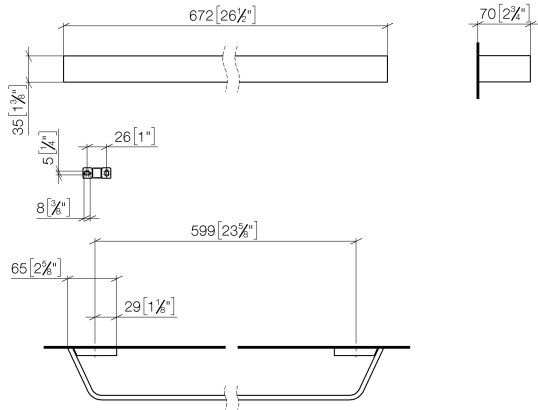

CL.1 Towel bar - Brushed Dark Platinum

CL.1

83 060 705 Product version from 3/9/2015

- gauge 599 mm
- width 673mm
- height 35 mm
- 70mm projection

	Brushed Dark Platinum	83 060 705-99
	Chrome	83 060 705-00
	Brushed Platinum	83 060 705-06
	Dark Chrome	83 060 705-19
	Brushed Light Gold (PVD)	83 060 705-27
	Brushed Champagne (22kt Gold)	83 060 705-46
	Champagne (22kt Gold)	83 060 705-47

83 060 705 Product version from 3/9/2015

mm [inches]

83 060 705 Product version from 3/9/2015

Parts for other finishes can be found here: [Chrome](#)

Spare parts list

No.	Item Number	Name	Quantity used	Delivery time
3	08 17 70 500-99	Holder Wall bracket left 60 x 12 x 35 mm - Brushed Dark Platinum	1.00	40
6	04 31 11 113 00 90	Mounting Threaded pin M5 x 12 mm -	2.00	14
1	05 17 20 758 00 90	Attachment set 37 x 14 x 65 mm -	2.00	14
5	08 17 70 501-99	Holder Wall bracket right 60 x 12 x 35 mm - Brushed Dark Platinum	1.00	40
4	08 17 70 550-99	Holder for towel rail Rod 675 x 35 x 70 mm - Brushed Dark Platinum	1.00	40
2	09 30 30 191 90	Mounting Cylinder head screw with hexagon socket M3 x 5 mm -	6.00	14